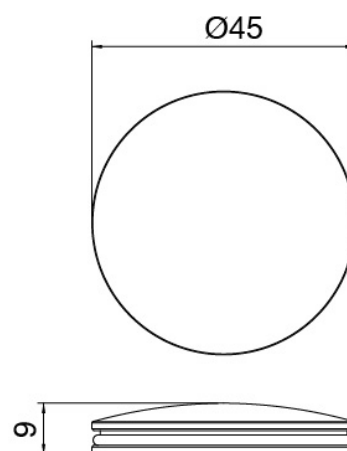

Modern - Washbasin mixer

Codice kit: 2700 MLX-030

Single lever washbasin mixer without plug

Componenti

Single-lever mixer

Cod: 27001099A00

Single lever washbasin mixer with revolving spout
without plug - 140xh260mm

Disk handle

Cod: 2700PA01A00

Disk handle washbasin/bidet

Finiture disponibili:

finiture speciali su richiesta salvo quantitativi minimi di ordine garantiti

brush steel

ASAS