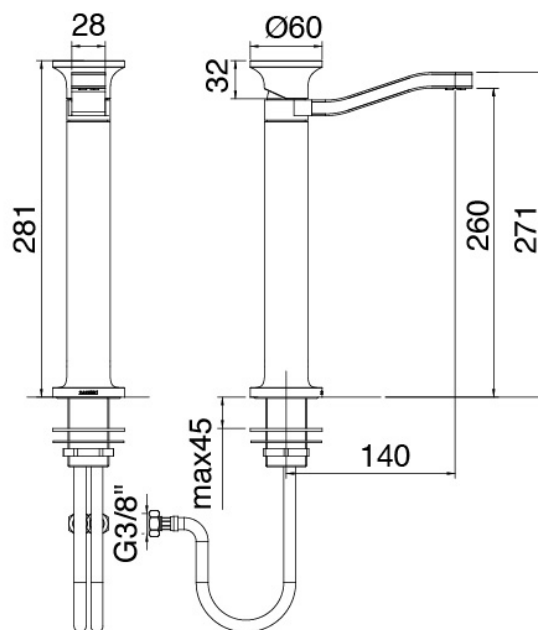

### Modern - Washbasin mixer

Codice kit: 2700 MLX-030

Single lever washbasin mixer without plug

### Single-lever mixer

Cod: 27001099A00

Single lever washbasin mixer with revolving spout  
without plug - 140xh260mm

### Disk handle

---

Cod: 2700PA01A00

Disk handle washbasin/bidet