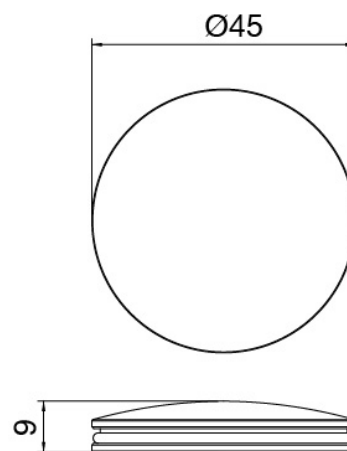

Disk handle

Cod: 2700PA01A00

Disk handle washbasin/bidet

Finiture disponibili:

---

finiture speciali su richiesta salvo quantitativi minimi di ordine garantiti

brush steel

ASAS