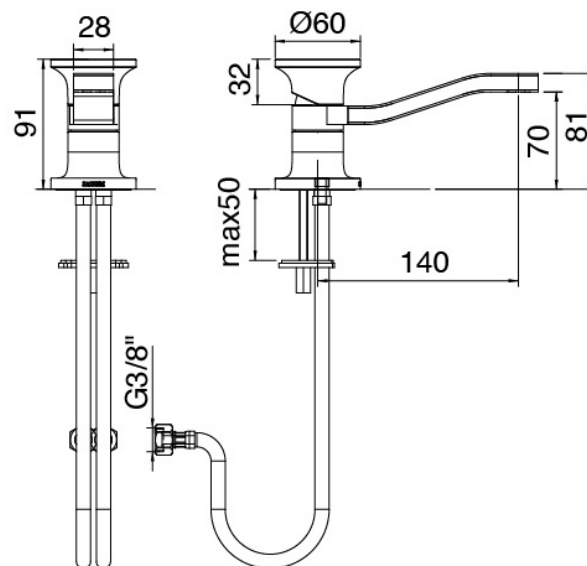

image not found or type unknown http://zazzeri.tesa.com.net/us/wp-content/uploads/2017/04/b3daf2_357a447007

Modern - Washbasin mixer

Codice kit: 2700 MLX-020

Single lever washbasin mixer without plug

Componenti

Single-lever mixer

Cod: 27001096A00

Single lever washbasin mixer with revolving spout
without plug - 140x70mm

Disk handle

Cod: 2700PA01A00

Disk handle washbasin/bidet

Finiture disponibili:

finiture speciali su richiesta salvo quantitativi minimi di ordine garantiti

brush steel

ASAS