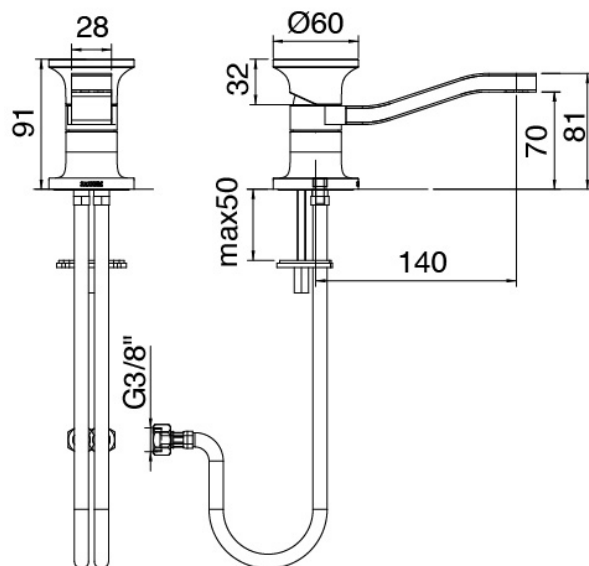

image not found or type unknown http://zazzeri.tesa.com.net/us/wp-content/uploads/2017/04/b3daf2_357a447007

Modern - Washbasin mixer

Codice kit: 2700 MLX-020

Single lever washbasin mixer without plug

Componenti

Single-lever mixer

Cod: 27001096A00

Single lever washbasin mixer with revolving spout
without plug - 140x70mm

Disk handle

Cod: 2700PA01A00

Disk handle washbasin/bidet

Finiture disponibili:

finiture speciali su richiesta salvo quantitativi minimi di ordine garantiti

brush steel

ASAS