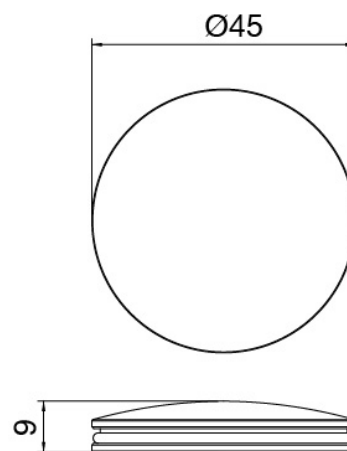

Modern - Washbasin mixer

Codice kit: 2700 MLX-020

Single lever washbasin mixer without plug

Componenti

Single-lever mixer

Cod: 27001096A00

Single lever washbasin mixer with revolving spout
without plug - 140x70mm

Disk handle

Cod: 2700PA01A00

Disk handle washbasin/bidet

Finiture disponibili:

finiture speciali su richiesta salvo quantitativi minimi di ordine garantiti

brush steel

ASAS