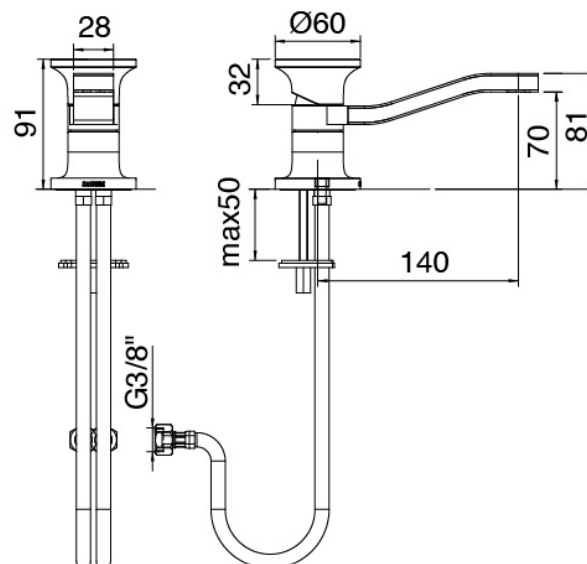

Modern - Washbasin mixer

Codice kit: 2700 MLX-020

Single lever washbasin mixer without plug

Componenti

Single-lever mixer

Cod: 27001096A00

Single lever washbasin mixer with revolving spout
without plug - 140x70mm

Disk handle

Cod: 2700PA01A00

Disk handle washbasin/bidet

Finiture disponibili:

finiture speciali su richiesta salvo quantitativi minimi di ordine garantiti

brush steel

ASAS