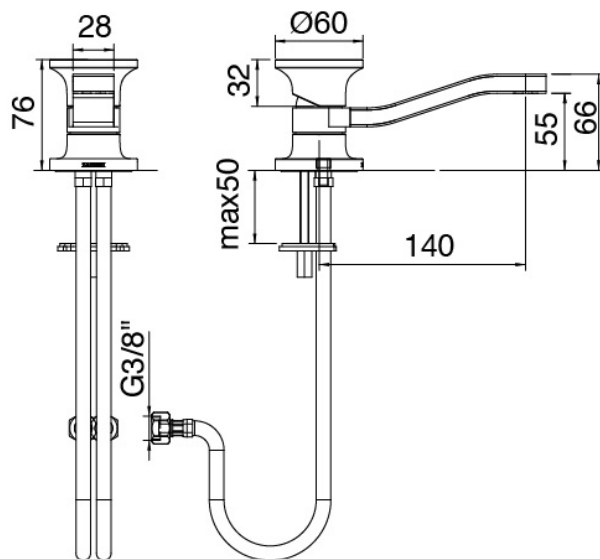

image not found or type unknown http://zazzeri.tesa.com.net/us/wp-content/uploads/2017/04/b3daf2_357a447007

Modern - Washbasin mixer

Codice kit: 2700 MLX-010

Single lever washbasin mixer without plug

Componenti

Single-lever mixer

Cod: 27001106A00

Single lever washbasin mixer with revolving spout
without plug - 145xh55mm

Disk handle

Cod: 2700PA01A00

Disk handle washbasin/bidet

Finiture disponibili:

finiture speciali su richiesta salvo quantitativi minimi di ordine garantiti

brush steel

ASAS