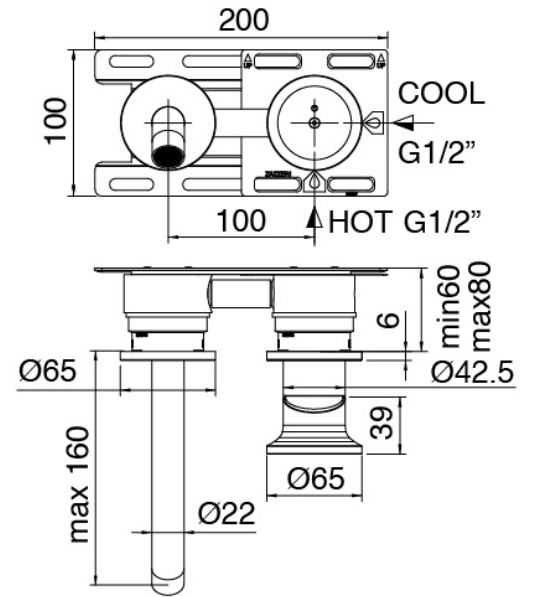

Cod: 3300B113A00

Built-in washbasin set - external part

Single-lever mixer

Cod: 2700A113AA0

Built-in washbasin set - 160mm - external part

Disk handle

Cod: 2700PA02A00

Disk handle for built-in elements