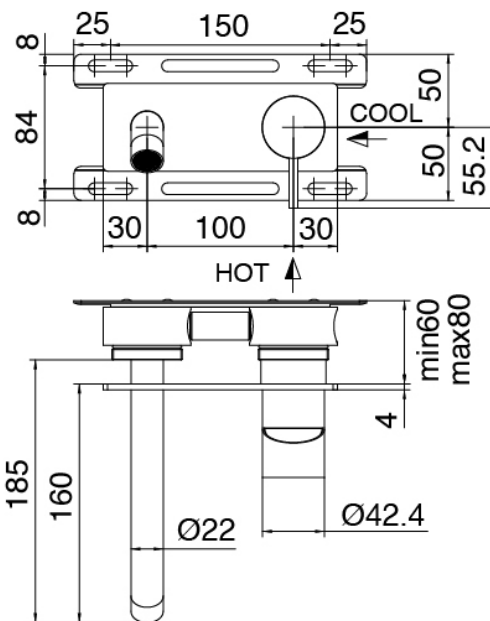

image not found or type unknown http://zazzeri.tesa.com.net/us/wp-content/uploads/2017/04/b3daf2_357a447007

Modern - Built-in washbasin set

Codice kit: 2700 MLI-060

Built-in washbasin set

Componenti

Concealed part

Cod: 3300B113A00

Built-in washbasin set - external part

Single-lever mixer

Cod: 2700A113AA0

Built-in washbasin set - 160mm - external part

Disk handle

Cod: 2700PA02A00

Disk handle for built-in elements