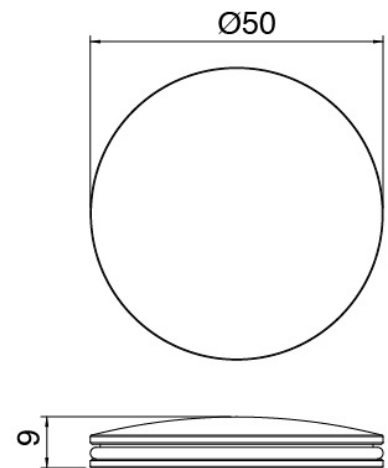

Cod: 3300B113A00

Built-in washbasin set - external part

Single-lever mixer

Cod: 2700A113AA0

Built-in washbasin set - 160mm - external part

Disk handle

Cod: 2700PA02A00

Disk handle for built-in elements