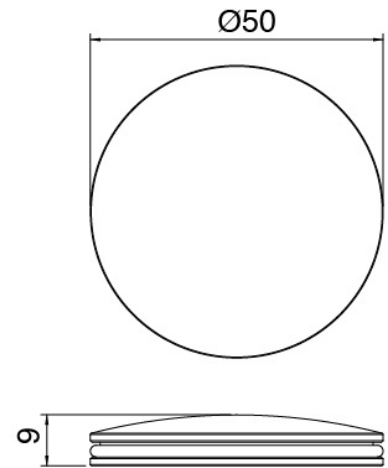

Cod: 3300B113A00

Built-in washbasin set - external part

Single-lever mixer

Cod: 2700A113AA0

Built-in washbasin set - 160mm - external part

Disk handle

Cod: 2700PA02A00

Disk handle for built-in elements