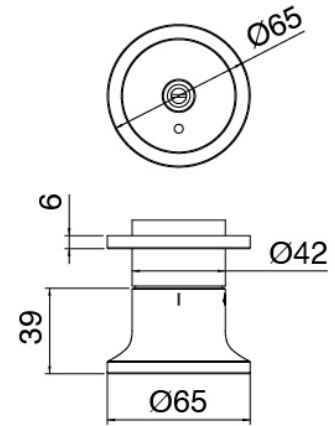

Thermostatic control

Cod: 2700T550AA0

Concealed thermostatic mixer - external parts

Finiture disponibili:

---

finiture speciali su richiesta salvo quantitativi minimi di ordine garantiti

brush steel

ASAS