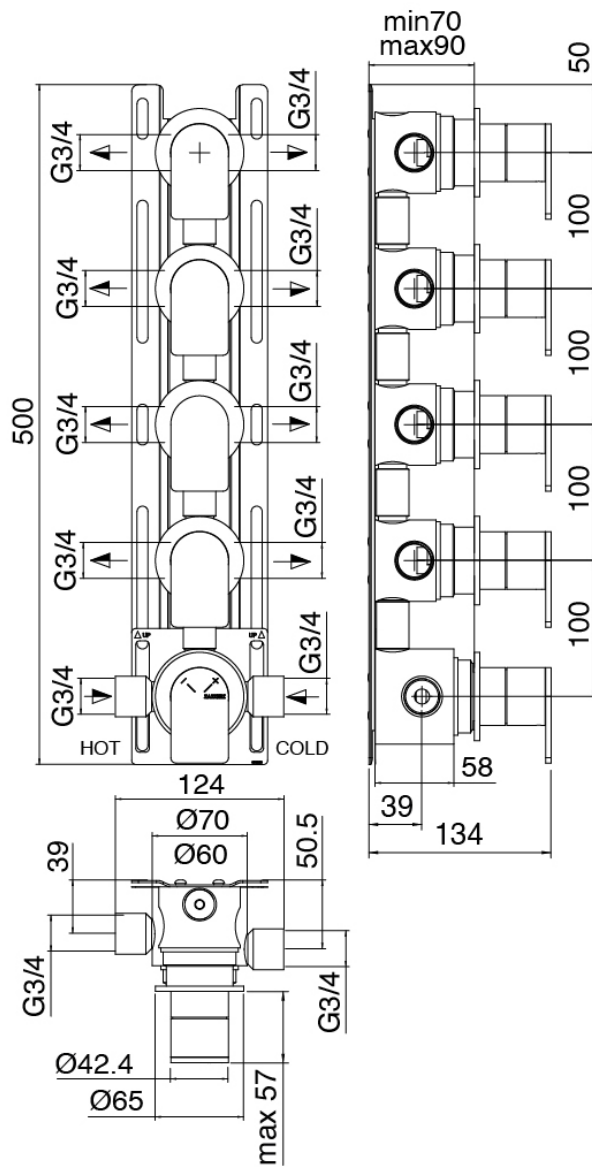

### Shower head

Cod: 2700SO02A00

JK21 shower head Diam. 345mm with rain, nebulizers and waterfall - h90mm

### Handshower stand alone

Cod: 2700Q419A00

Handshower set, with JK21 Diam. 120mm - handshower, water outlet and support

### Concealed part

Cod: 33000804A00

4-way concealed thermostatic mixer - concealed parts