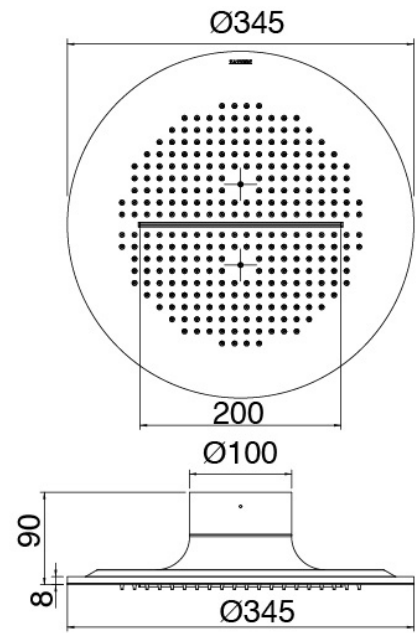

### Shower head

Cod: 2700SO02A00

JK21 shower head Diam. 345mm with rain, nebulizers and waterfall - h90mm

### Handshower stand alone

Cod: 2700Q419A00

Handshower set, with JK21 Diam. 120mm - handshower, water outlet and support