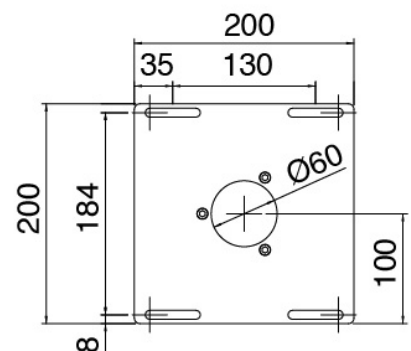

### Shower head

Cod: 2700SO02A00

JK21 shower head Diam. 345mm with rain, nebulizers and waterfall - h90mm

### Handshower stand alone

Cod: 2700Q419A00

Handshower set, with JK21 Diam. 120mm - handshower, water outlet and support