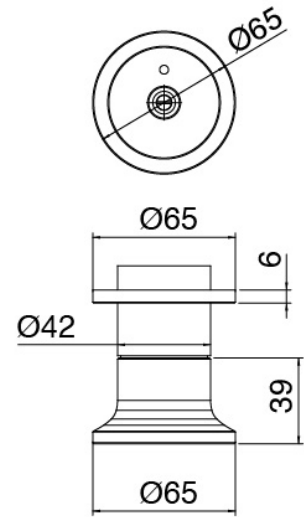

In-line concealed valves

Cod: 2700Y407AA0

In-line concealed valves - external parts