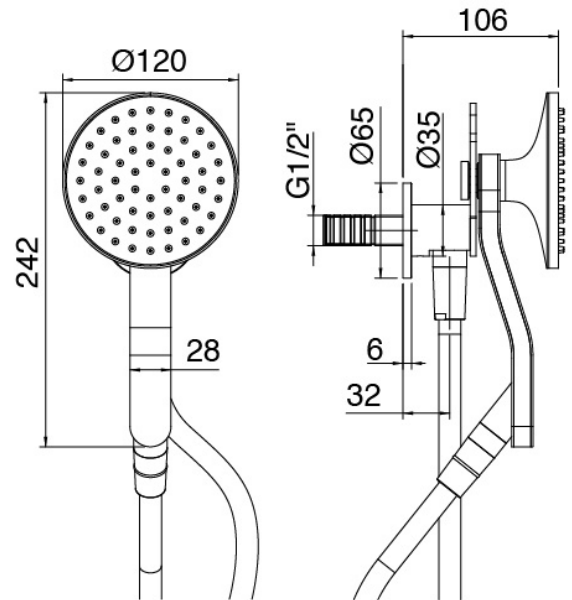

### Shower head

Cod: 2700SO02A00

JK21 shower head Diam. 345mm with rain, nebulizers and waterfall - h90mm

### Handshower stand alone

Cod: 2700Q419A00

Handshower set, with JK21 Diam. 120mm - handshower, water outlet and support

### Concealed part

Cod: 33000804A00

4-way concealed thermostatic mixer - concealed parts