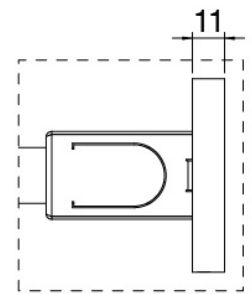

Ceiling shower arm

Cod: 2700BR02A00
Ceiling shower arm (150mm)

Shower head

Cod: 2700SO01A00
JK21 shower head Diam. 345mm with rain, nebulizers, waterfall and RGB - h90mm

Concealed part

Cod: 33000803A00
3-way concealed thermostatic mixer - concealed parts

Concealed thermostatic mixer - external parts

Electrical control unit

Cod: 2700EL01A00

Electrical control unit for showerhead RGB complete with control unit

Finiture disponibili:

finiture speciali su richiesta salvo quantitativi minimi di ordine garantiti