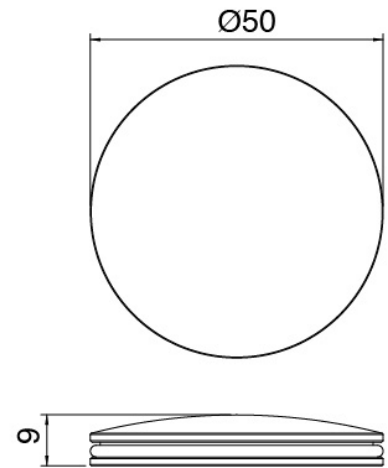

Disk handle

Cod: 2700PA02A00

Disk handle for built-in elements