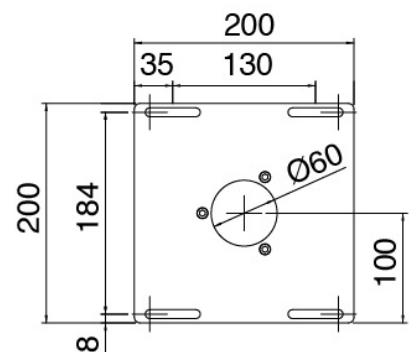

Ceiling shower arm

Cod: 2700BR02A00

Ceiling shower arm (150mm)

Shower head

Cod: 2700SO01A00

JK21 shower head Diam. 345mm with rain, nebulizers, waterfall and RGB - h90mm

Concealed part

Cod: 33000803A00