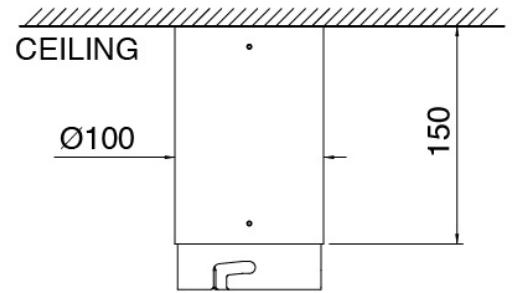

Modern - Built-in shower set

Codice kit: 2700 UDI-130

Concealed shower mixer with hower head with rain, nebulizers, waterfall, RGB

Componenti

Installation kit

Cod: 2700SOK1A00

Kit for installation on plasterboard frame

Ceiling shower arm

Cod: 2700BR02A00

Ceiling shower arm (150mm)

Shower head

Cod: 2700SO01A00

JK21 shower head Diam. 345mm with rain, nebulizers, waterfall and RGB - h90mm

Concealed part

Cod: 33000803A00

3-way concealed thermostatic mixer - concealed parts

In-line concealed valves

Cod: 2700Y407AA0

In-line concealed valves - external parts

Disk handle

Cod: 2700PA02A00

Disk handle for built-in elements

Thermostatic control

Cod: 2700T550AA0

Concealed thermostatic mixer - external parts

Electrical control unit

Cod: 2700EL01A00

Electrical control unit for showerhead RGB complete with control unit

Finiture disponibili:

finiture speciali su richiesta salvo quantitativi minimi di ordine garantiti