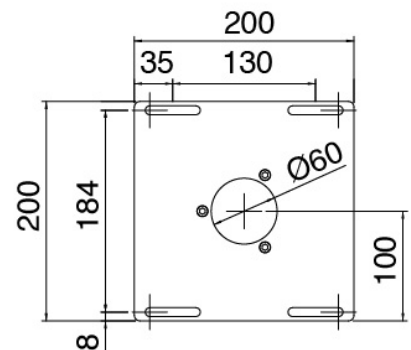

Ceiling shower arm

Cod: 2700BR02A00

Ceiling shower arm (150mm)

Shower head

Cod: 2700SO01A00

JK21 shower head Diam. 345mm with rain, nebulizers, waterfall and RGB - h90mm

Concealed part

Cod: 33000803A00