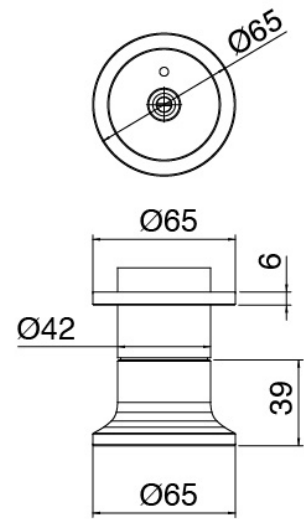

Ceiling shower arm

Cod: 2700BR02A00

Ceiling shower arm (150mm)

Shower head

Cod: 2700SO01A00

JK21 shower head Diam. 345mm with rain, nebulizers, waterfall and RGB - h90mm

Concealed part

Cod: 33000803A00

3-way concealed thermostatic mixer - concealed parts

In-line concealed valves

Cod: 2700Y407AA0

In-line concealed valves - external parts

Disk handle

Cod: 2700PA02A00

Disk handle for built-in elements

Thermostatic control

Cod: 2700T550AA0

Concealed thermostatic mixer - external parts

Electrical control unit

Cod: 2700EL01A00

Electrical control unit for showerhead RGB complete with control unit

Finiture disponibili:

finiture speciali su richiesta salvo quantitativi minimi di ordine garantiti