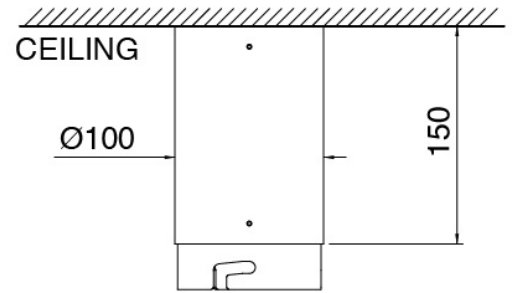

Modern - Built-in shower set

Codice kit: 2700 UDI-130

Concealed shower mixer with hower head with rain, nebulizers, waterfall, RGB

Componenti

Installation kit

Cod: 2700SOK1A00

Kit for installation on plasterboard frame

Ceiling shower arm

Cod: 2700BR02A00
Ceiling shower arm (150mm)

Shower head

Cod: 2700SO01A00
JK21 shower head Diam. 345mm with rain, nebulizers, waterfall and RGB - h90mm

Concealed part

Cod: 33000803A00
3-way concealed thermostatic mixer - concealed parts

In-line concealed valves

Cod: 2700Y407AA0

In-line concealed valves - external parts

Disk handle

Cod: 2700PA02A00

Disk handle for built-in elements

Thermostatic control

Cod: 2700T550AA0

Concealed thermostatic mixer - external parts

Electrical control unit

Cod: 2700EL01A00

Electrical control unit for showerhead RGB complete with control unit

Finiture disponibili:

finiture speciali su richiesta salvo quantitativi minimi di ordine garantiti