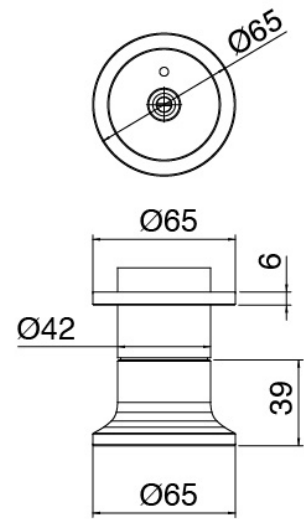

Ceiling shower arm

Cod: 2700BR02A00
Ceiling shower arm (150mm)

Shower head

Cod: 2700SO01A00
JK21 shower head Diam. 345mm with rain, nebulizers, waterfall and RGB - h90mm

Concealed part

Cod: 33000803A00
3-way concealed thermostatic mixer - concealed parts

In-line concealed valves

Cod: 2700Y407AA0

In-line concealed valves - external parts

Disk handle

Cod: 2700PA02A00

Disk handle for built-in elements

Thermostatic control

Cod: 2700T550AA0

Concealed thermostatic mixer - external parts

Electrical control unit

Cod: 2700EL01A00

Electrical control unit for showerhead RGB complete with control unit

Finiture disponibili:

finiture speciali su richiesta salvo quantitativi minimi di ordine garantiti