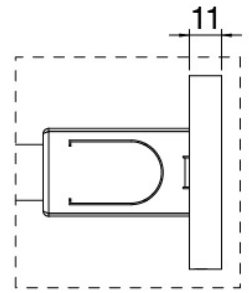

Ceiling shower arm

Cod: 2700BR02A00

Ceiling shower arm (150mm)

Shower head

Cod: 2700SO01A00

JK21 shower head Diam. 345mm with rain, nebulizers, waterfall and RGB - h90mm

Concealed part

Cod: 33000803A00

3-way concealed thermostatic mixer - concealed parts

In-line concealed valves

Cod: 2700Y407AA0

In-line concealed valves - external parts

Disk handle

Cod: 2700PA02A00

Disk handle for built-in elements

Thermostatic control

Cod: 2700T550AA0

Concealed thermostatic mixer - external parts

Electrical control unit

Cod: 2700EL01A00

Electrical control unit for showerhead RGB complete with control unit

Finiture disponibili:

finiture speciali su richiesta salvo quantitativi minimi di ordine garantiti