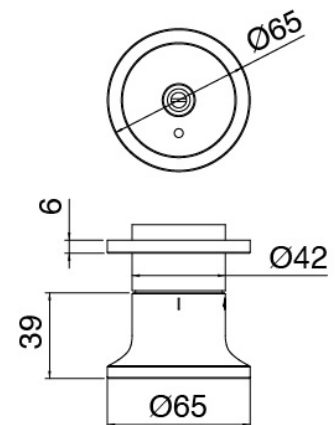

Ceiling shower arm

Cod: 2700BR02A00

Ceiling shower arm (150mm)

Shower head

Cod: 2700SO01A00

JK21 shower head Diam. 345mm with rain, nebulizers, waterfall and RGB - h90mm

Concealed part

Cod: 33000803A00

3-way concealed thermostatic mixer - concealed parts

In-line concealed valves

Cod: 2700Y407AA0

In-line concealed valves - external parts

Disk handle

Cod: 2700PA02A00

Disk handle for built-in elements

Thermostatic control

Cod: 2700T550AA0

Concealed thermostatic mixer - external parts

Electrical control unit

Cod: 2700EL01A00

Electrical control unit for showerhead RGB complete with control unit

Finiture disponibili:

finiture speciali su richiesta salvo quantitativi minimi di ordine garantiti