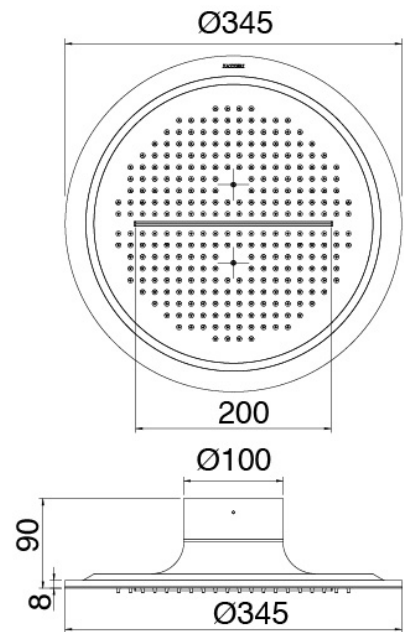

Ceiling shower arm

Cod: 2700BR02A00

Ceiling shower arm (150mm)

Shower head

Cod: 2700SO01A00

JK21 shower head Diam. 345mm with rain, nebulizers, waterfall and RGB - h90mm

Concealed part

Cod: 33000803A00

3-way concealed thermostatic mixer - concealed parts

In-line concealed valves

Cod: 2700Y407AA0

In-line concealed valves - external parts

Disk handle

Cod: 2700PA02A00

Disk handle for built-in elements

Thermostatic control