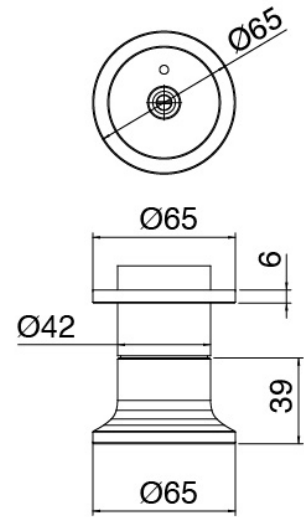

Ceiling shower arm

Cod: 2700BR02A00

Ceiling shower arm (150mm)

Shower head

Cod: 2700SO01A00

JK21 shower head Diam. 345mm with rain, nebulizers, waterfall and RGB - h90mm

Concealed part

Cod: 33000803A00

3-way concealed thermostatic mixer - concealed parts

In-line concealed valves

Cod: 2700Y407AA0

In-line concealed valves - external parts

Disk handle

Cod: 2700PA02A00

Disk handle for built-in elements

Thermostatic control

Cod: 2700T550AA0

Concealed thermostatic mixer - external parts

Electrical control unit

Cod: 2700EL01A00

Electrical control unit for showerhead RGB complete with control unit

Finiture disponibili:

finiture speciali su richiesta salvo quantitativi minimi di ordine garantiti