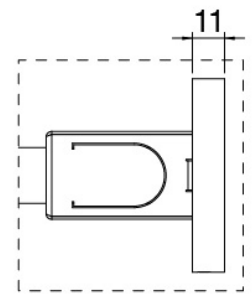

Ceiling shower arm

Cod: 2700BR02A00

Ceiling shower arm (150mm)

Shower head

Cod: 2700SO01A00

JK21 shower head Diam. 345mm with rain, nebulizers, waterfall and RGB - h90mm

Concealed part

Cod: 33000803A00

3-way concealed thermostatic mixer - concealed parts

In-line concealed valves

Cod: 2700Y407AA0

In-line concealed valves - external parts

Disk handle

Cod: 2700PA02A00

Disk handle for built-in elements

Thermostatic control

Cod: 2700T550AA0

Concealed thermostatic mixer - external parts

Electrical control unit

Cod: 2700EL01A00

Electrical control unit for showerhead RGB complete with control unit

Finiture disponibili:

finiture speciali su richiesta salvo quantitativi minimi di ordine garantiti