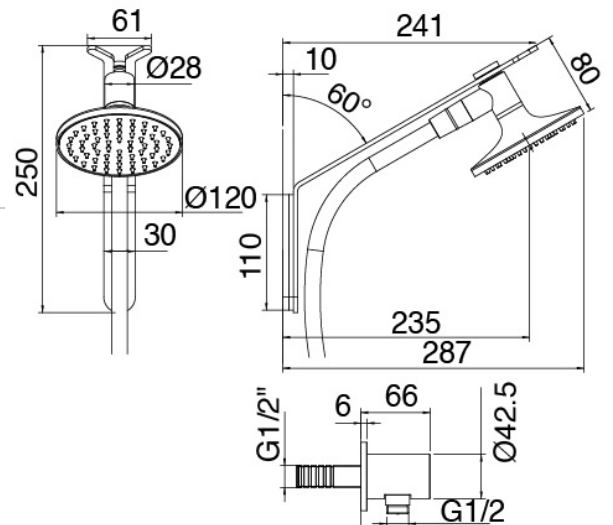

## Modern - Shower arm with shower head and hand shower

Codice kit: 2700 DDI-120

Shower arm with shower head, hand shower and built-in mixer

### Shower arm

Cod: 27000420A00

Shower arm with pull-out JK21 hand shower Diam. 120mm and water inlet - Complete

### Concealed part

Cod: 3300B402A00

Concealed shower mixer - concealed part

### Single-lever mixer

Cod: 2700A402AA0

Concealed shower mixer - external part