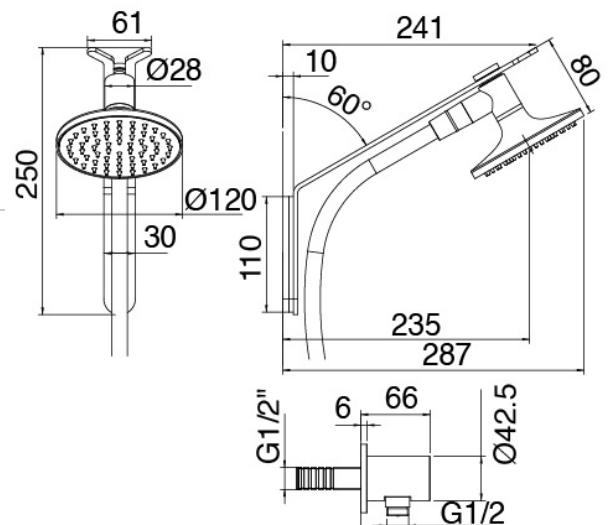

## Modern - Shower arm with shower head and hand shower

Codice kit: 2700 DDI-120

Shower arm with shower head, hand shower and built-in mixer

### Shower arm

Cod: 27000420A00

Shower arm with pull-out JK21 hand shower Diam. 120mm and water inlet - Complete

### Concealed part

Cod: 3300B402A00

Concealed shower mixer - concealed part

### Single-lever mixer

Cod: 2700A402AA0

Concealed shower mixer - external part