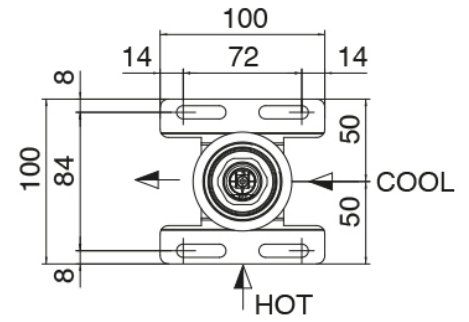

Concealed part

Cod: 3300B402A00

Concealed shower mixer - concealed part