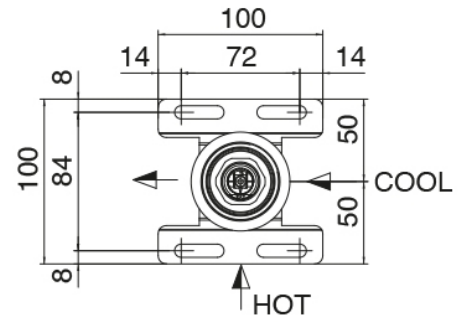

Modern - Shower arm with shower head and hand shower

Codice kit: 2700 DDI-120

Shower arm with shower head, hand shower and built-in mixer

Componenti

Shower arm

Cod: 27000420A00

Shower arm with pull-out JK21 hand shower Diam. 120mm and water inlet - Complete

Concealed part

Cod: 3300B402A00

Concealed shower mixer - concealed part

Disk handle

Cod: 2700PA02A00

Disk handle for built-in elements

Single-lever mixer

Cod: 2700A402AA0