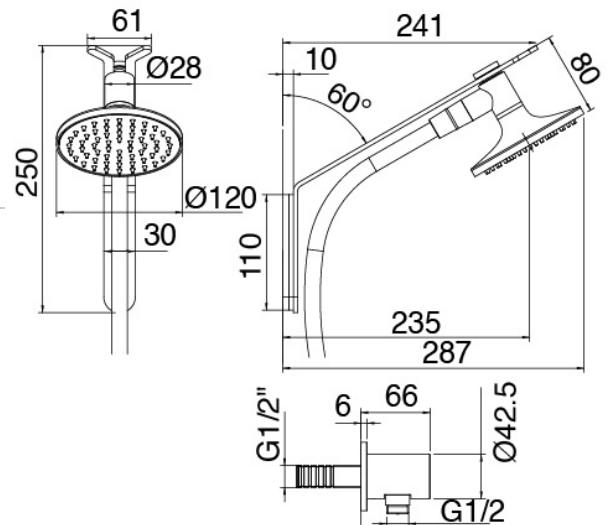

Modern - Shower arm with shower head and hand shower

Codice kit: 2700 DDI-120

Shower arm with shower head, hand shower and built-in mixer

Componenti

Shower arm

Cod: 27000420A00

Shower arm with pull-out JK21 hand shower Diam. 120mm and water inlet - Complete

Concealed part

Cod: 3300B402A00

Concealed shower mixer - concealed part

Disk handle

Cod: 2700PA02A00

Disk handle for built-in elements

Single-lever mixer

Cod: 2700A402AA0

Concealed shower mixer - external part

Finiture disponibili:

finiture speciali su richiesta salvo quantitativi minimi di ordine garantiti

brush steel

ASAS