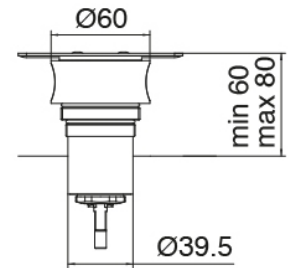

Concealed part

Cod: 3300B402A00

Concealed shower mixer - concealed part

Disk handle

Cod: 2700PA02A00

Disk handle for built-in elements