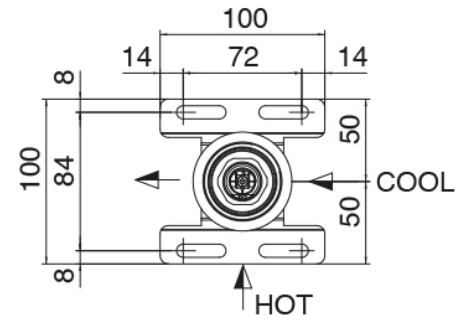

Modern - Shower arm with shower head and hand shower

Codice kit: 2700 DDI-120

Shower arm with shower head, hand shower and built-in mixer

Componenti

Shower arm

Cod: 27000420A00

Shower arm with pull-out JK21 hand shower Diam. 120mm and water inlet - Complete

Concealed part

Cod: 3300B402A00

Concealed shower mixer - concealed part

Disk handle

Cod: 2700PA02A00

Disk handle for built-in elements

Single-lever mixer

Cod: 2700A402AA0