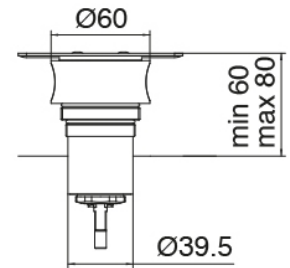

Modern - Shower arm with shower head and hand shower

Codice kit: 2700 DDI-120

Shower arm with shower head, hand shower and built-in mixer

Componenti

Shower arm

Cod: 27000420A00

Shower arm with pull-out JK21 hand shower Diam. 120mm and water inlet - Complete

Concealed part

Cod: 3300B402A00

Concealed shower mixer - concealed part

Disk handle

Cod: 2700PA02A00

Disk handle for built-in elements

Single-lever mixer

Cod: 2700A402AA0

Concealed shower mixer - external part

Finiture disponibili:

finiture speciali su richiesta salvo quantitativi minimi di ordine garantiti

brush steel

ASAS