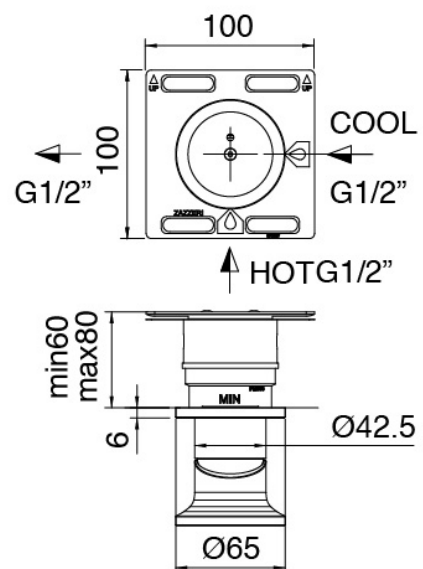

Modern - Shower arm with shower head and hand shower

Codice kit: 2700 DDI-120

Shower arm with shower head, hand shower and built-in mixer

Componenti

Shower arm

Cod: 27000420A00

Shower arm with pull-out JK21 hand shower Diam. 120mm and water inlet - Complete

Concealed part

Cod: 3300B402A00

Concealed shower mixer - concealed part

Disk handle

Cod: 2700PA02A00

Disk handle for built-in elements

Single-lever mixer

Cod: 2700A402AA0

Concealed shower mixer - external part

Finiture disponibili:

finiture speciali su richiesta salvo quantitativi minimi di ordine garantiti

brush steel

ASAS