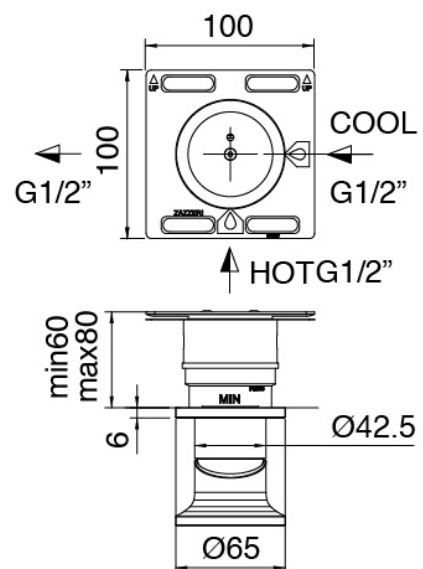

### Shower arm

Cod: 27000420A00

Shower arm with pull-out JK21 hand shower Diam. 120mm and water inlet - Complete

### Concealed part

Cod: 3300B402A00

Concealed shower mixer - concealed part

### Disk handle

Cod: 2700PA02A00

Disk handle for built-in elements

### Single-lever mixer

Cod: 2700A402AA0

Concealed shower mixer - external part