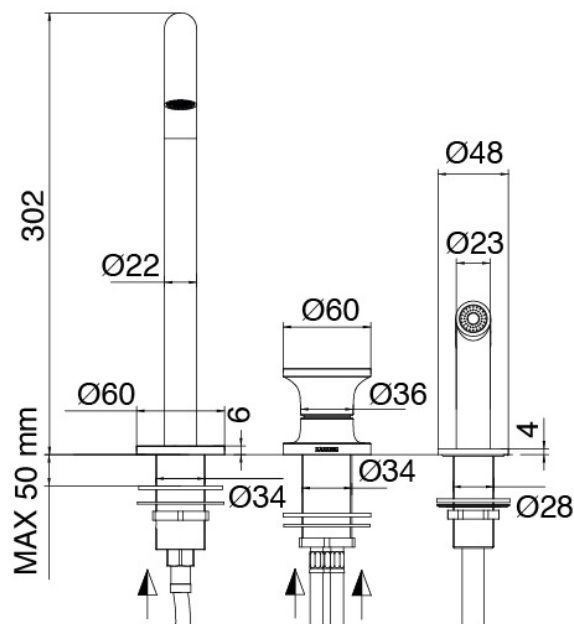

Modern - Single lever sink mixer

Codice kit: 2700 MLX-150

Single lever sink mixer with removable hand shower

Componenti

Single lever sink mixer with hand shower

Cod: 27001101A03

Single lever sink mixer with revolving spout and removable hand shower

Disk handle

Cod: 2700PA01A00

Disk handle washbasin/bidet

Finiture disponibili:

finiture speciali su richiesta salvo quantitativi minimi di ordine garantiti

brush steel

ASAS