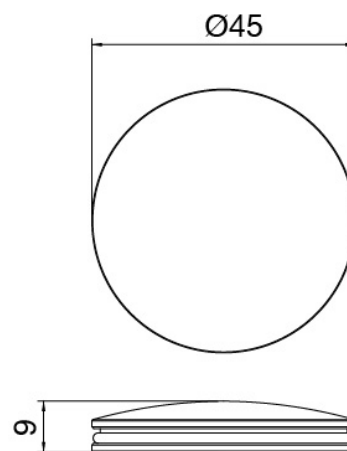

Modern - Single lever sink mixer

Codice kit: 2700 MLX-150

Single lever sink mixer with removable hand shower

Componenti

Single lever sink mixer with hand shower

Cod: 27001101A03

Single lever sink mixer with revolving spout and removable hand shower

Disk handle

Cod: 2700PA01A00

Disk handle washbasin/bidet

Finiture disponibili:

finiture speciali su richiesta salvo quantitativi minimi di ordine garantiti

brush steel

ASAS