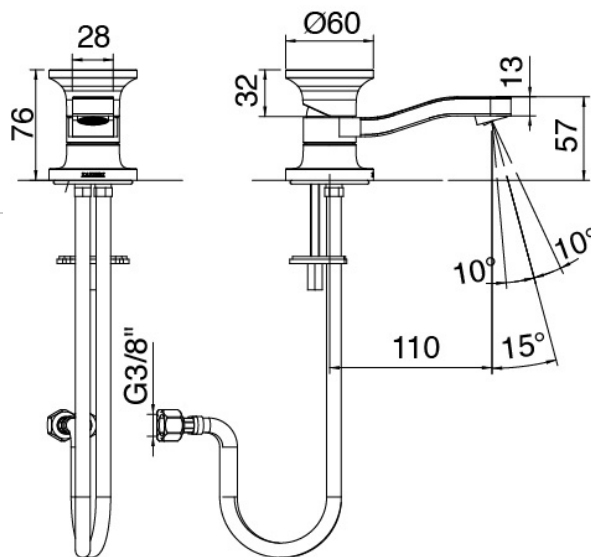

image not found or type unknown http://zazzeri.tesa.com.net/us/wp-content/uploads/2017/04/b3daf2_357a447007

Modern - Bidet mixer

Codice kit: 2700 BDX-080

Bidet mixer without plug

Componenti

Single-lever mixer

Cod: 27001201A00

Single lever washbasin/bidet mixer without plug -

110 x h45mm

Disk handle

Cod: 2700PA01A00

Disk handle washbasin/bidet

Finiture disponibili:

finiture speciali su richiesta salvo quantitativi minimi di ordine garantiti

brush steel

ASAS