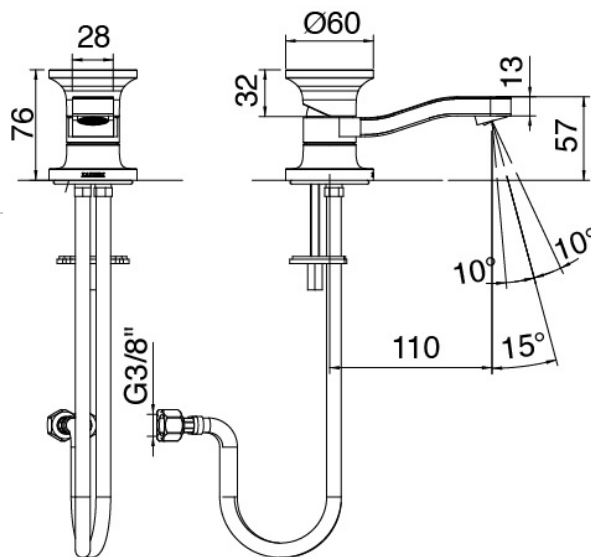

image not found or type unknown http://zazzeri.tesa.com.net/us/wp-content/uploads/2017/04/b3daf2_357a447007

Modern - Bidet mixer

Codice kit: 2700 BDX-080

Bidet mixer without plug

Componenti

Single-lever mixer

Cod: 27001201A00

Single lever washbasin/bidet mixer without plug -
110 x h45mm

Disk handle

Cod: 2700PA01A00

Disk handle washbasin/bidet

Finiture disponibili:

finiture speciali su richiesta salvo quantitativi minimi di ordine garantiti

brush steel

ASAS