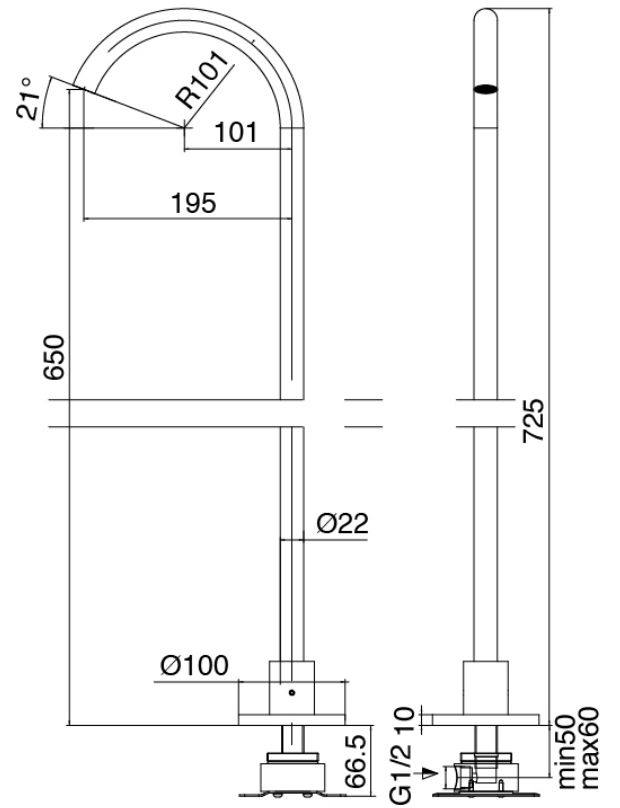

Modern - Bathtub set

Codice kit: 2700 EVY-100

3-holes bathtub set mixer with column-mounted washbasin spout – 2 exits

Componenti

Concealed part

Cod: 3300B099A00

Column-mounted - Built-in part

Column-mounted washbasin spout

Cod: 3300V099A00

Column-mounted washbasin spout - 650mm -
external part

Disk handle

Cod: 2700PA02A00

Disk handle for built-in elements

Mixer set

Cod: 2700N498A01

3-hole bathtub set - without spout