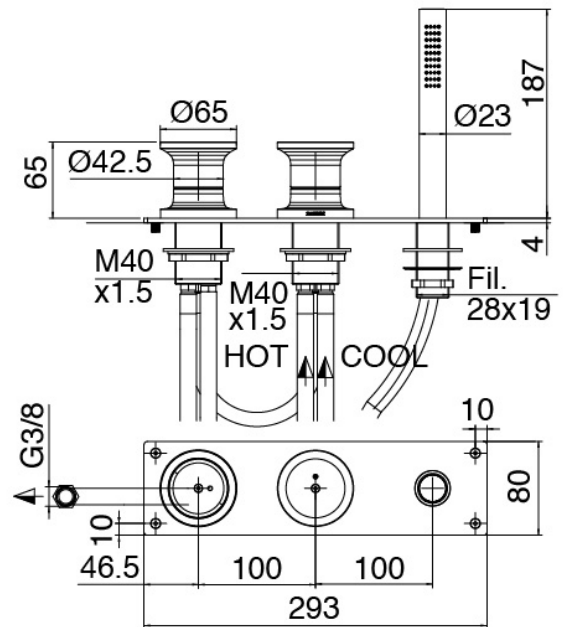

Modern - Bathtub set

Codice kit: 2700 EVY-100

3-holes bathtub set mixer with column-mounted washbasin spout – 2 exits

Componenti

Concealed part

Cod: 3300B099A00

Column-mounted - Built-in part

Column-mounted washbasin spout

Cod: 3300V099A00

Column-mounted washbasin spout - 650mm -
external part

Disk handle

Cod: 2700PA02A00

Disk handle for built-in elements

Mixer set

Cod: 2700N498A01

3-hole bathtub set - without spout