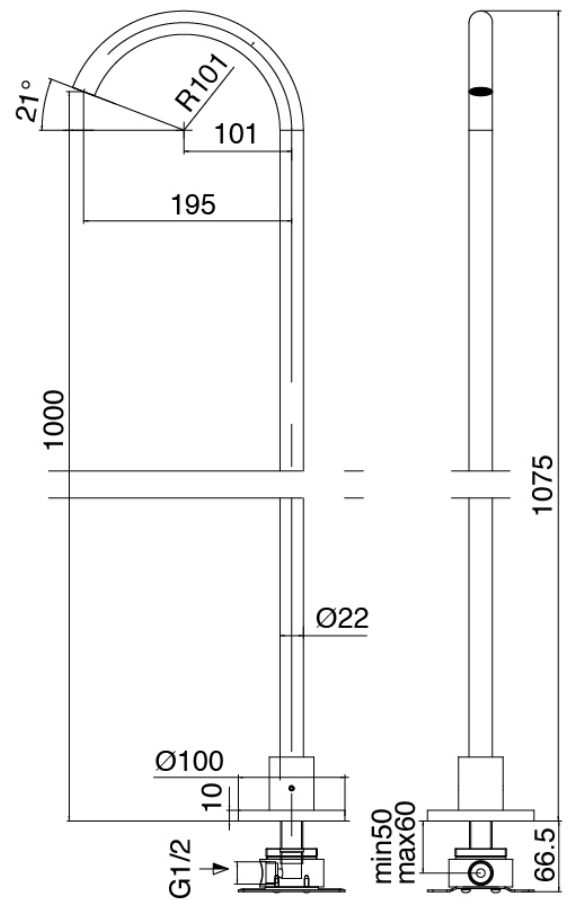

Modern - Bathtub set

Codice kit: 2700 EVY-100

3-holes bathtub set mixer with column-mounted washbasin spout – 2 exits

Componenti

Concealed part

Cod: 3300B099A00

Column-mounted - Built-in part

Column-mounted washbasin spout

Cod: 3300V099A00

Column-mounted washbasin spout - 650mm -
external part

Disk handle

Cod: 2700PA02A00

Disk handle for built-in elements

Mixer set

Cod: 2700N498A01

3-hole bathtub set - without spout