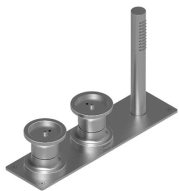

Modern - Bathtub set

Codice kit: 2700 EVY-100

3-holes bathtub set mixer with column-mounted washbasin spout – 2 exits

Componenti

Concealed part

Cod: 3300B099A00

Column-mounted - Built-in part

Column-mounted washbasin spout

Cod: 3300V099A00

Column-mounted washbasin spout - 650mm -
external part

Disk handle

Cod: 2700PA02A00

Disk handle for built-in elements

Mixer set

Cod: 2700N498A01

3-hole bathtub set - without spout