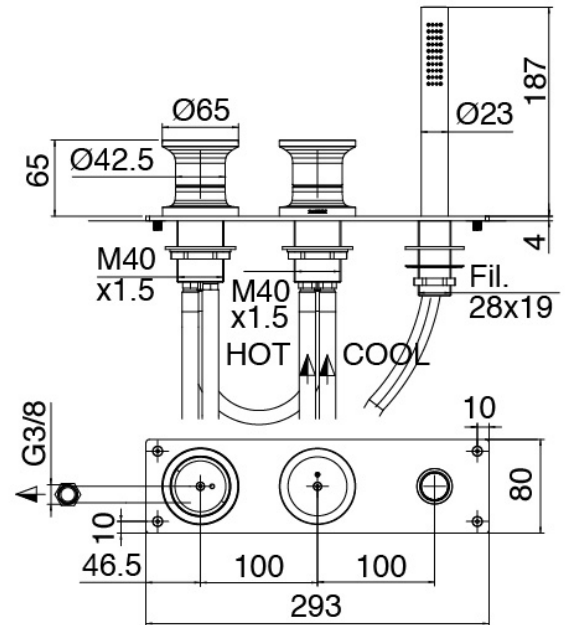

Modern - Bathtub set

Codice kit: 2700 EVY-100

3-holes bathtub set mixer with column-mounted washbasin spout – 2 exits

Componenti

Concealed part

Cod: 3300B099A00

Column-mounted - Built-in part

Column-mounted washbasin spout

Cod: 3300V099A00

Column-mounted washbasin spout - 650mm -
external part

Disk handle

Cod: 2700PA02A00

Disk handle for built-in elements

Mixer set

Cod: 2700N498A01

3-hole bathtub set - without spout