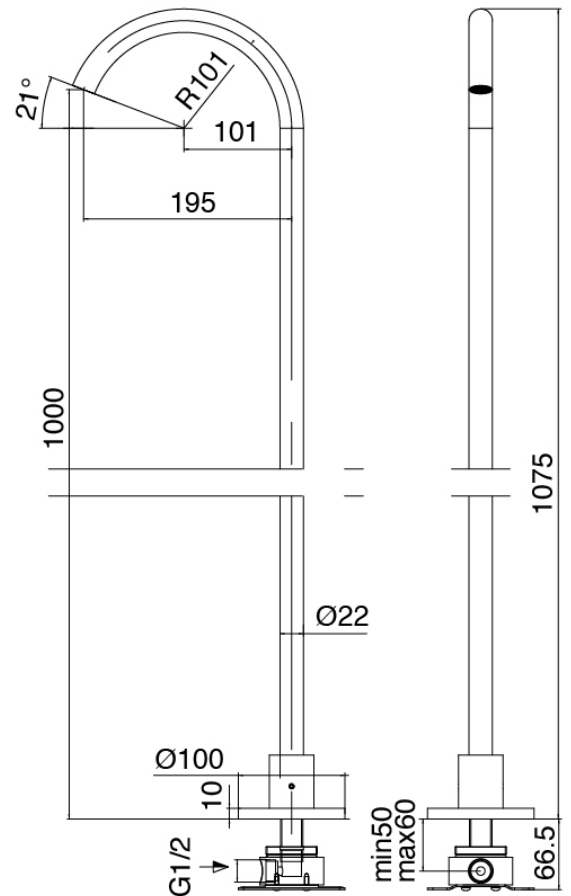

Modern - Bathtub set

Codice kit: 2700 EVY-100

3-holes bathtub set mixer with column-mounted washbasin spout – 2 exits

Componenti

Concealed part

Cod: 3300B099A00

Column-mounted - Built-in part

Column-mounted washbasin spout

Cod: 3300V099A00

Column-mounted washbasin spout - 650mm -
external part

Disk handle

Cod: 2700PA02A00

Disk handle for built-in elements

Mixer set

Cod: 2700N498A01

3-hole bathtub set - without spout