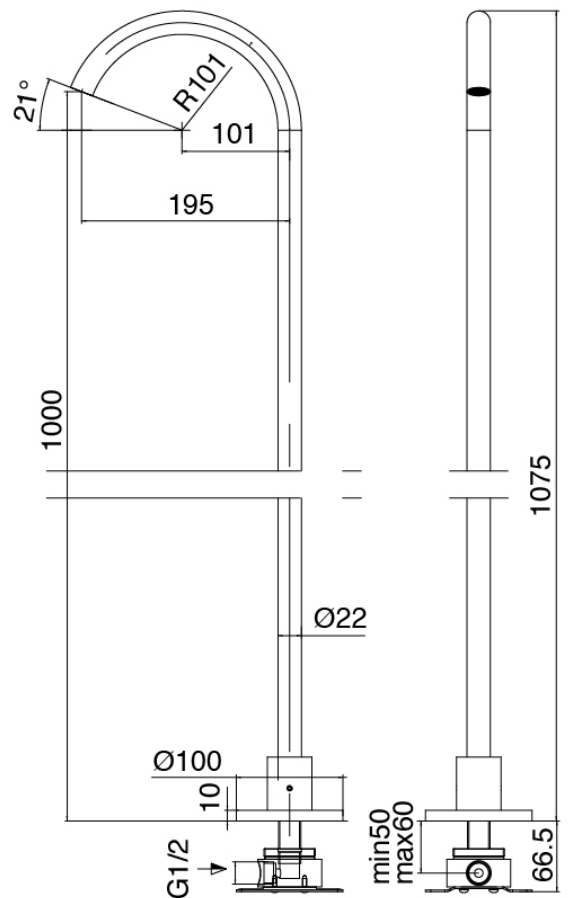

Modern - Bathtub set

Codice kit: 2700 EVY-100

3-holes bathtub set mixer with column-mounted washbasin spout – 2 exits

Componenti

Concealed part

Cod: 3300B099A00

Column-mounted - Built-in part

Column-mounted washbasin spout

Cod: 3300V099A00

Column-mounted washbasin spout - 650mm -
external part

Disk handle

Cod: 2700PA02A00

Disk handle for built-in elements

Mixer set

Cod: 2700N498A01

3-hole bathtub set - without spout