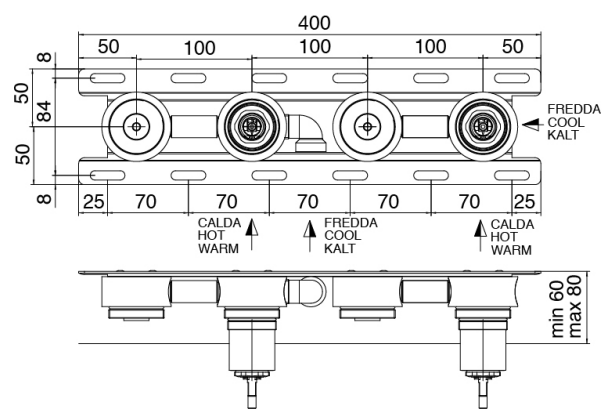

Modern - Built-in bathtub set

Codice kit: 2700 EVI-110

Built-in bathtub set - Two mixers

Componenti

Concealed part

Cod: 3300I401AB0

Built-in bathtub set - concealed part - Two mixers

Mixer set with spout

Cod: 2700I402AA0

Built-in bathtub set - Spout 160mm- external part -

Two mixers - Handheld JK21 hand shower -

Diam.120mm

Finiture disponibili:

finiture speciali su richiesta salvo quantitativi minimi di ordine garantiti