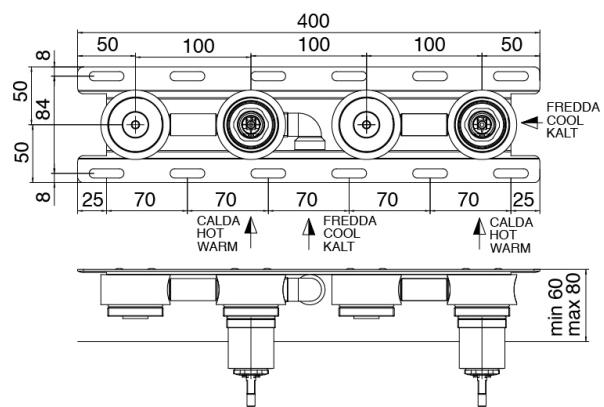

Modern - Built-in bathtub set

Codice kit: 2700 EVI-110

Built-in bathtub set - Two mixers

Componenti

Concealed part

Cod: 3300I401AB0

Built-in bathtub set - concealed part - Two mixers

Mixer set with spout

Cod: 2700I402AA0

Built-in bathtub set - Spout 160mm- external part -

Two mixers - Handheld JK21 hand shower -

Diam.120mm

Finiture disponibili:

finiture speciali su richiesta salvo quantitativi minimi di ordine garantiti