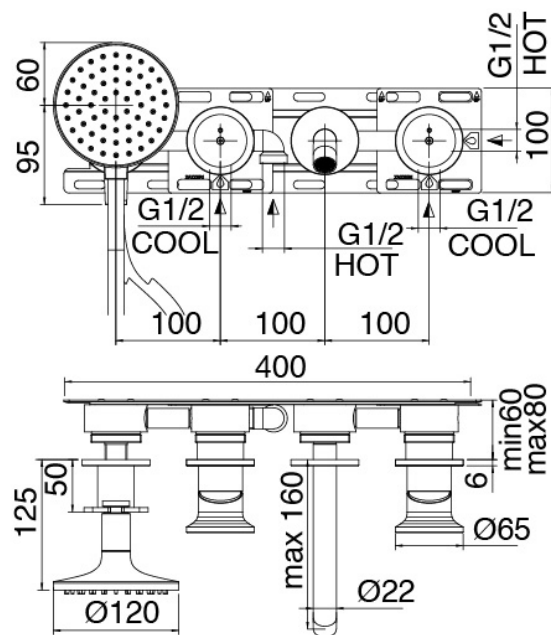

Modern - Built-in bathtub set

Codice kit: 2700 EVI-110

Built-in bathtub set - Two mixers

Componenti

Concealed part

Cod: 3300I401AB0

Built-in bathtub set - concealed part - Two mixers

Mixer set with spout

Cod: 2700I402AA0

Built-in bathtub set - Spout 160mm- external part -

Two mixers - Handheld JK21 hand shower -

Diam.120mm

Finiture disponibili:

finiture speciali su richiesta salvo quantitativi minimi di ordine garantiti