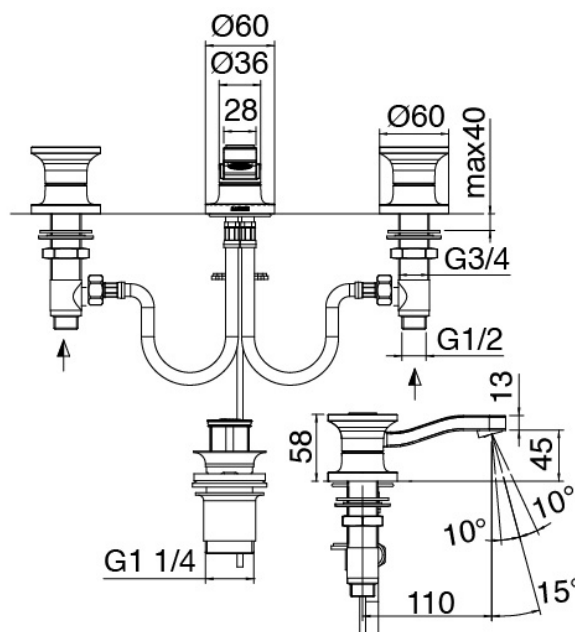

### Modern - Traditional tap bidet

Codice kit: 2701 BBX-060

Traditional tap bidet 3 hole revolving spout without plug

### Tap set

Cod: 27010203A00

Washbasin / bidet set with revolving spout - 110 x h45mm

### Disk handle

---

Cod: 2700PA01A00

Disk handle washbasin/bidet

### Disk plug rod

---

Cod: 2700PA04A00

Disk plug rod for 3-holes washbasin/bidet