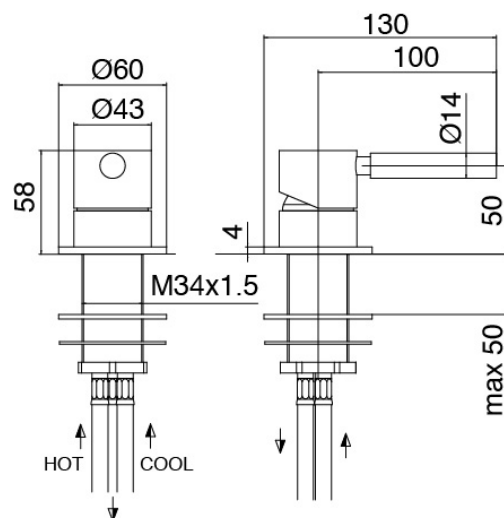

### Ceiling-mounted washbasin spout

Cod: 47070110A00

Ceiling-mounted washbasin spout - Spout H1660 mm

### Concealed part

Cod: 3300B110A00

Ceiling-mounted - concealed part

### Single-lever mixer

Cod: 4707M108A00

Surface single lever mixer - D. 36mm

Finiture disponibili:

finiture speciali su richiesta salvo quantitativi minimi di ordine garantiti

chrome finish

CRCR

brushed steel