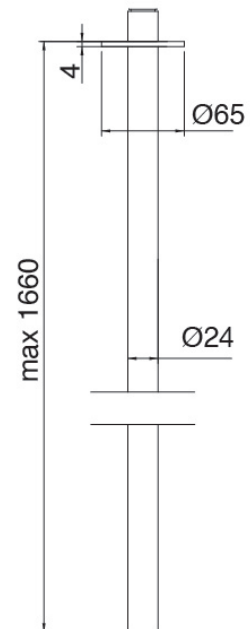

## Modern - Washbasin mixer

Codice kit: 4707 MLX-060

Washbasin mixer on top with ceiling-mounted washbasin spout

### Ceiling-mounted washbasin spout

Cod: 47070110A00

Ceiling-mounted washbasin spout - Spout H1660 mm

### Single-lever mixer

Cod: 4707M108A00

Surface single lever mixer - D. 36mm

Finiture disponibili:

finiture speciali su richiesta salvo quantitativi minimi di ordine garantiti

chrome finish

CRCR

brushed steel