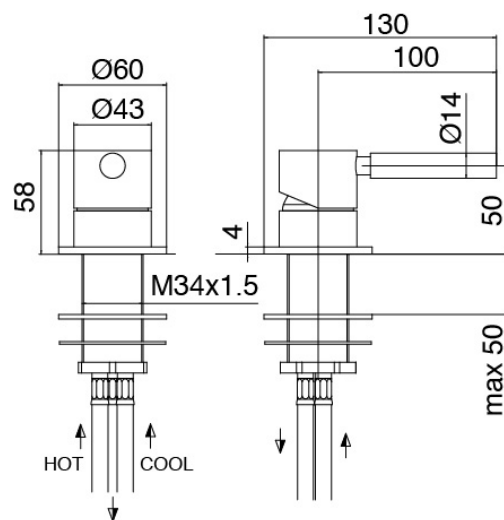

Componenti

Ceiling-mounted washbasin spout

Cod: 47070110A00

Ceiling-mounted washbasin spout - Spout H1660 mm

Concealed part

Cod: 3300B110A00

Ceiling-mounted - concealed part

Single-lever mixer

Cod: 4707M108A00

Surface single lever mixer - D. 36mm

Finiture disponibili:

finiture speciali su richiesta salvo quantitativi minimi di ordine garantiti

chrome finish

CRCR

brushed steel

NFNF