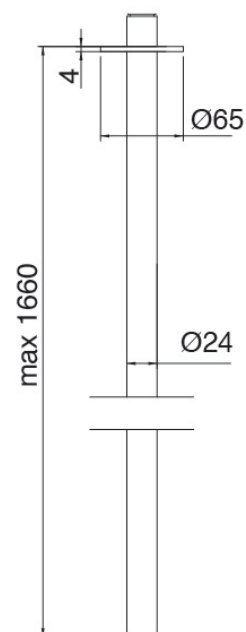

image not found or type unknown http://zazzeri.tesa.com.net/us/wp-content/uploads/2017/04/b3daf2_357a447007

Modern - Washbasin mixer

Codice kit: 4707 MLX-060

Washbasin mixer on top with ceiling-mounted washbasin spout

Componenti

Ceiling-mounted washbasin spout

Cod: 47070110A00

Ceiling-mounted washbasin spout - Spout H1660 mm

Concealed part

Cod: 3300B110A00

Ceiling-mounted - concealed part

Single-lever mixer

Cod: 4707M108A00

Surface single lever mixer - D. 36mm

Finiture disponibili:

finiture speciali su richiesta salvo quantitativi minimi di ordine garantiti

chrome finish

CRCR

brushed steel

NFNF