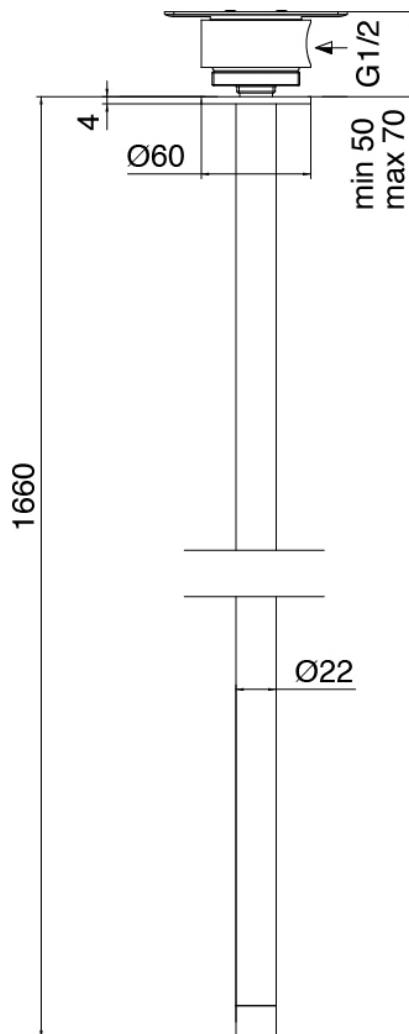

### Ceiling-mounted washbasin spout

Cod: 47070110A00

Ceiling-mounted washbasin spout - Spout H1660 mm

### Single-lever mixer

Cod: 4707M108A00

Surface single lever mixer - D. 36mm

Finiture disponibili:

finiture speciali su richiesta salvo quantitativi minimi di ordine garantiti

chrome finish

CRCR

brushed steel