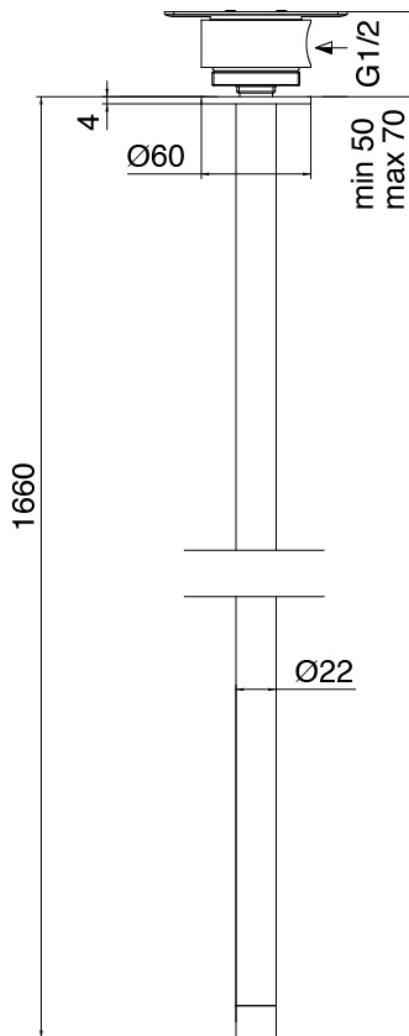

image not found or type unknown http://zazzeri.tesa.com.net/us/wp-content/uploads/2017/04/b3daf2_357a447007

Modern - Washbasin mixer

Codice kit: 4707 MLX-060

Washbasin mixer on top with ceiling-mounted washbasin spout

Componenti

Ceiling-mounted washbasin spout

Cod: 47070110A00

Ceiling-mounted washbasin spout - Spout H1660 mm

Concealed part

Cod: 3300B110A00

Ceiling-mounted - concealed part

Single-lever mixer

Cod: 4707M108A00

Surface single lever mixer - D. 36mm

Finiture disponibili:

finiture speciali su richiesta salvo quantitativi minimi di ordine garantiti

chrome finish

CRCR

brushed steel

NFNF