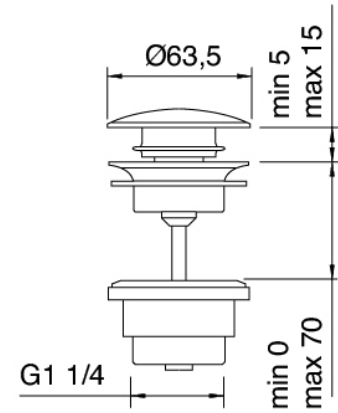

Modern - Washbasin mixer

Codice kit: 4707 MLX-050

Single lever washbasin mixer with plug

Componenti

Single-lever mixer

Cod: 47071120A00

Single lever washbasin mixer with revolving spout D.
40 without drain

Pressure-controlled drain

Cod: 2900K302A00

Pressure control drain

Finiture disponibili:

finiture speciali su richiesta salvo quantitativi minimi di ordine garantiti

chrome finish

CRCR

brushed steel

NFNF