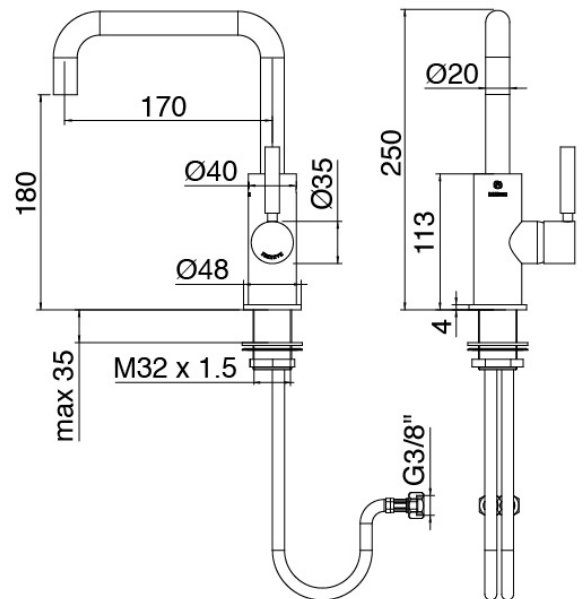

Modern - Washbasin mixer

Codice kit: 4707 MLX-050

Single lever washbasin mixer with plug

Componenti

Single-lever mixer

Cod: 47071120A00

Single lever washbasin mixer with revolving spout D. 40 without drain

Pressure-controlled drain

Cod: 2900K302A00

Pressure control drain

Finiture disponibili:

finiture speciali su richiesta salvo quantitativi minimi di ordine garantiti

chrome finish

CRCR

brushed steel

NFNF

white

1010

black

3131