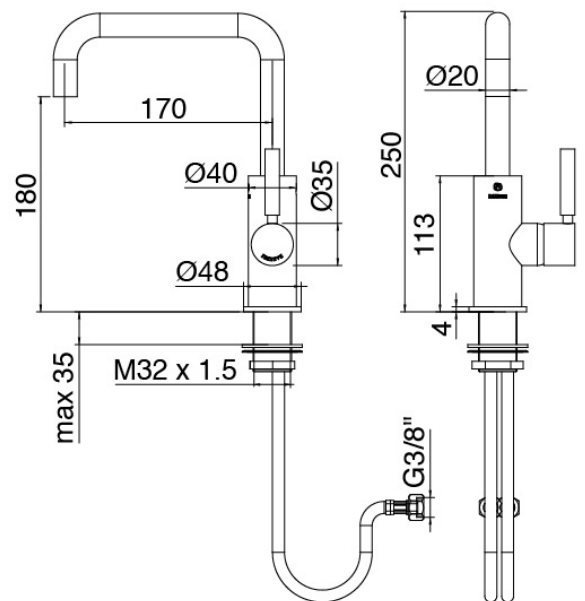

Modern - Washbasin mixer

Codice kit: 4707 MLX-050

Single lever washbasin mixer with plug

Componenti

Single-lever mixer

Cod: 47071120A00

Single lever washbasin mixer with revolving spout D.
40 without drain

Pressure-controlled drain

Cod: 2900K302A00

Pressure control drain

Finiture disponibili:

finiture speciali su richiesta salvo quantitativi minimi di ordine garantiti

chrome finish

CRCR

brushed steel

NFNF

white

1010

black

3131