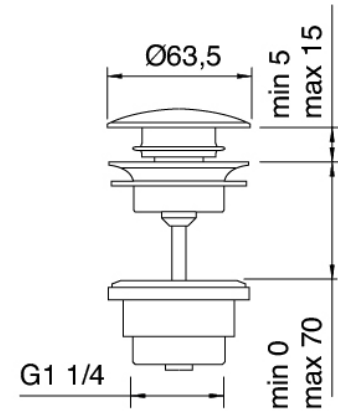

Modern - Washbasin mixer

Codice kit: 4707 MLX-050

Single lever washbasin mixer with plug

Componenti

Single-lever mixer

Cod: 47071120A00

Single lever washbasin mixer with revolving spout D. 40 without drain

Pressure-controlled drain

Cod: 2900K302A00

Pressure control drain

Finiture disponibili:

finiture speciali su richiesta salvo quantitativi minimi di ordine garantiti

chrome finish

CRCR

brushed steel

NFNF