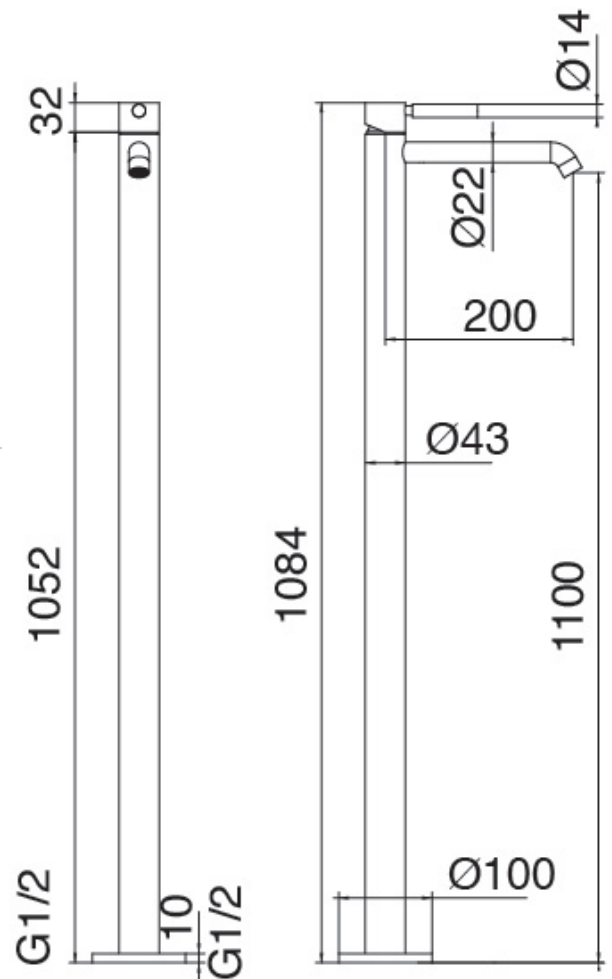

Modern - Column-mounted single lever washbasin mixer

Codice kit: 4707 MLX-040

Column-mounted washbasin spout

Componenti

Single-lever mixer

Cod: 4707T100A00

Column-mounted single lever washbasin mixer -
L200 x H1100 mm

Concealed part

Cod: 3300B100A00

Column-mounted washbasin/bath spout - concealed part

Finiture disponibili:

finiture speciali su richiesta salvo quantitativi minimi di ordine garantiti

chrome finish

CRCR

brushed steel