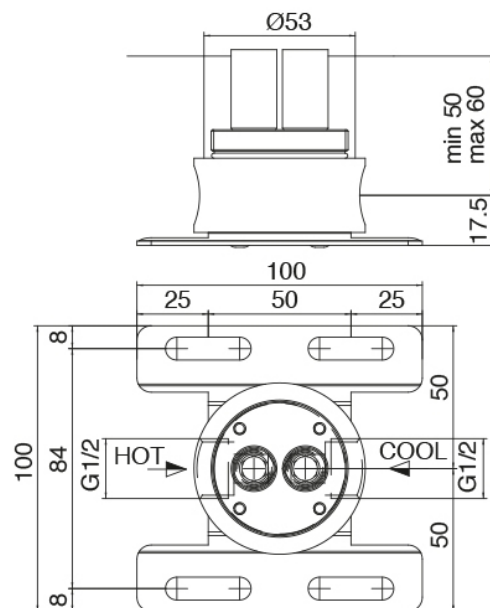

Modern - Column-mounted single lever washbasin mixer

Codice kit: 4707 MLX-040

Column-mounted washbasin spout

Componenti

Single-lever mixer

Cod: 4707T100A00

Column-mounted single lever washbasin mixer -
L200 x H1100 mm

Concealed part

Cod: 3300B100A00

Column-mounted washbasin/bath spout - concealed part

Finiture disponibili:

finiture speciali su richiesta salvo quantitativi minimi di ordine garantiti

chrome finish

CRCR

brushed steel