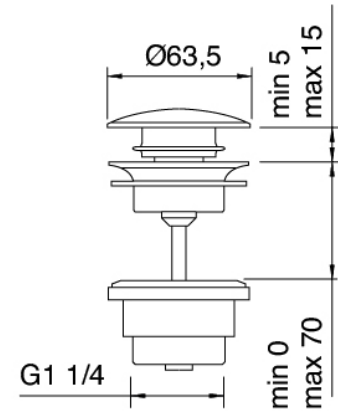

### Single-lever mixer

Cod: 47071099A00

Single-lever washbasin without plug L150 x H250 mm

### Pressure-controlled drain

Cod: 2900K302A00  
Pressure control drain