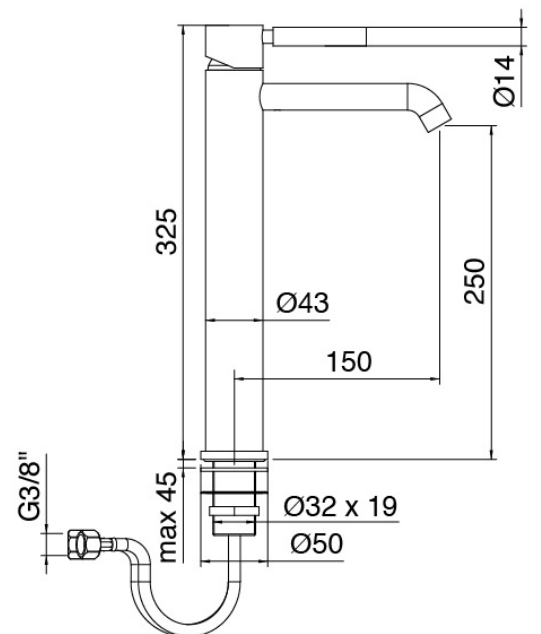

### Single-lever mixer

Cod: 47071099A00

Single-lever washbasin without plug L150 x H250 mm

### Pressure-controlled drain

Cod: 2900K302A00  
Pressure control drain