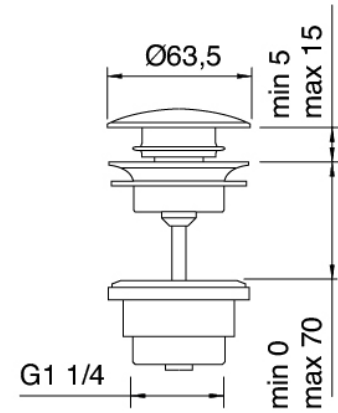

### Single-lever mixer

Cod: 47071099A00

Single-lever washbasin without plug L150 x H250  
mm

### Pressure-controlled drain

Cod: 2900K302A00

Pressure control drain