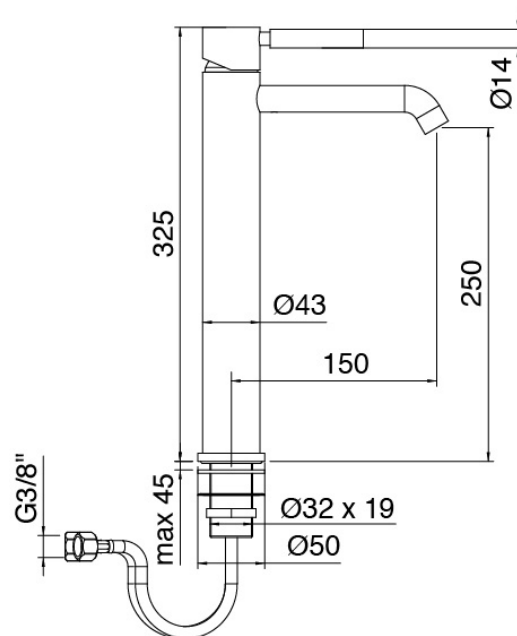

### Single-lever mixer

Cod: 47071099A00

Single-lever washbasin without plug L150 x H250  
mm