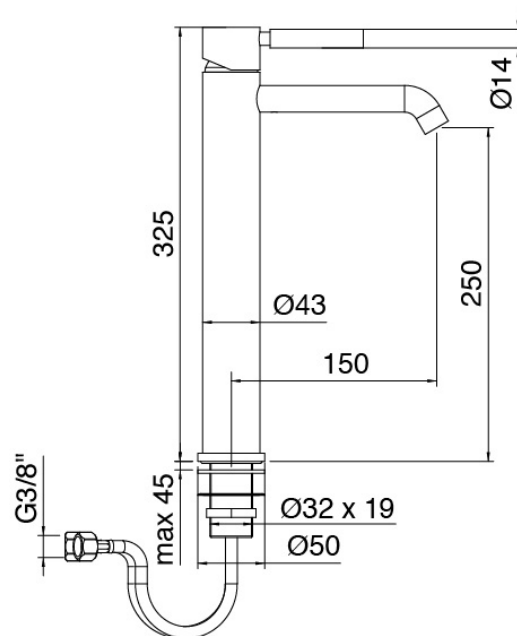

image not found or type unknown http://zazzeri.itesa.com.net/us/wp-content/uploads/2017/04/b3daf2_357a447007

Modern - Washbasin mixer

Codice kit: 4707 MLX-030

Single lever washbasin mixer with plug

Componenti

Single-lever mixer

Cod: 47071099A00

Single-lever washbasin without plug L150 x H250
mm

Pressure-controlled drain

Cod: 2900K302A00

Pressure control drain

Finiture disponibili:

finiture speciali su richiesta salvo quantitativi minimi di ordine garantiti