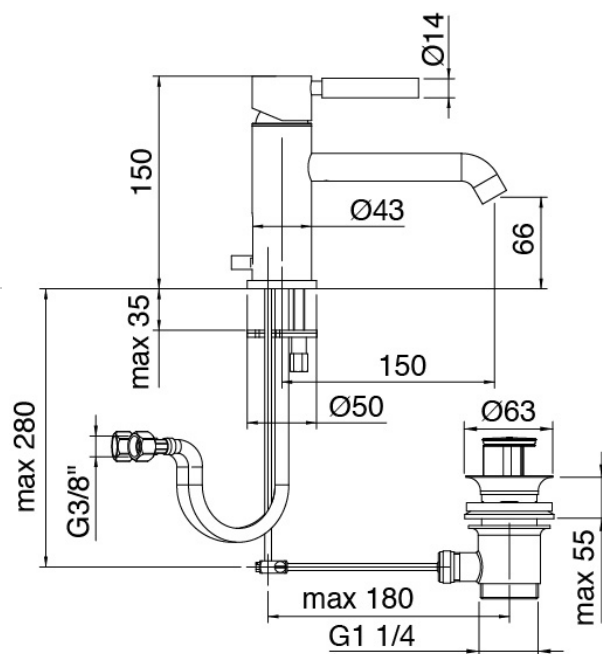

### Modern - Washbasin mixer

Codice kit: 4707 MLX-020

Single lever washbasin mixer with plug

### Componenti

### Single-lever mixer

Cod: 47071129A00

Single-lever washbasin set w/ automatic drain L150 x H66 mm