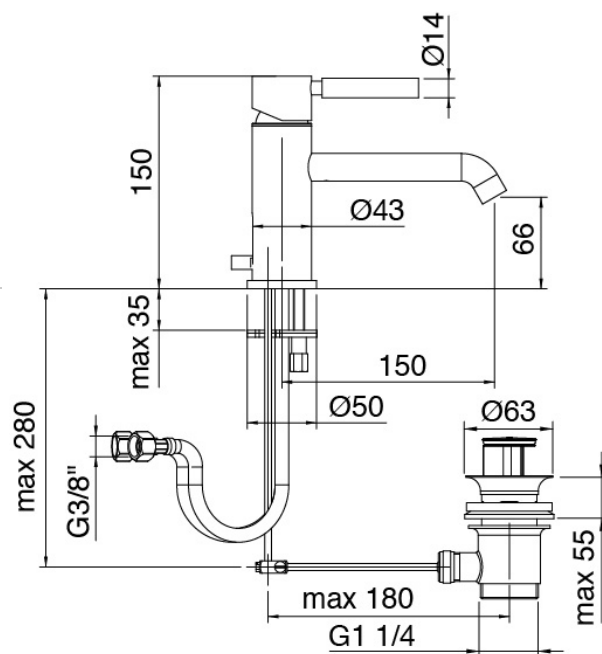

Modern - Washbasin mixer

Codice kit: 4707 MLX-020

Single lever washbasin mixer with plug

Componenti

Single-lever mixer

Cod: 47071129A00

Single-lever washbasin set w/ automatic drain L150 x H66 mm

Finiture disponibili: