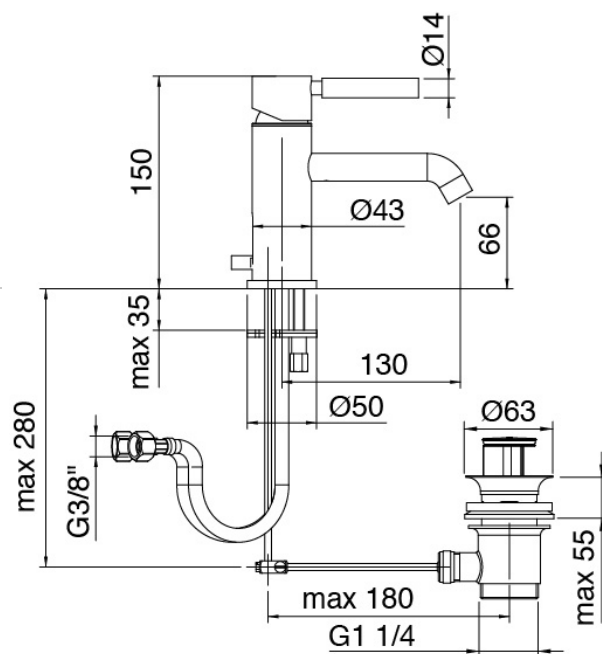

Componenti

Single-lever mixer

Cod: 47071130A00

Single-lever washbasin set w/ automatic drain L130 x H66 mm