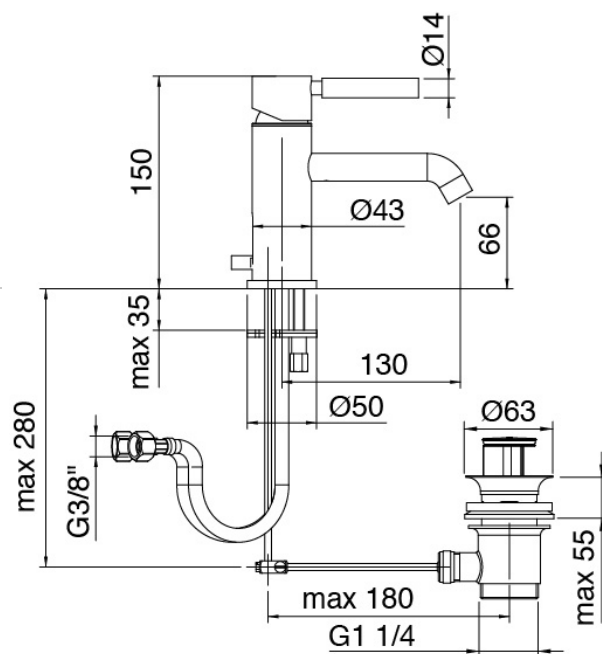

### Modern - Washbasin mixer

Codice kit: 4707 MLX-010

Single lever washbasin mixer with plug

### Componenti

### Single-lever mixer

Cod: 47071130A00

Single-lever washbasin set w/ automatic drain L130 x H66 mm