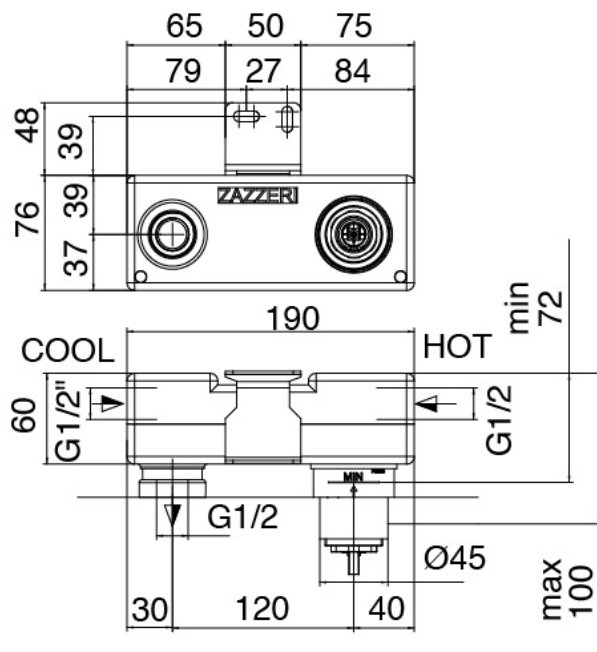

Modern - Built-in washbasin set

Codice kit: 4707 MLI-080

Built-in washbasin set

Componenti

Single-lever mixer

Cod: 4707A113AZ1

Built-in washbasin set without plate - 215mm

Concealed part

Cod: 2900B113AZO

Rough parts: built-in washbasin and bathtub set

Finiture disponibili:

finiture speciali su richiesta salvo quantitativi minimi di ordine garantiti

chrome finish

CRCR

brushed steel

NFNF