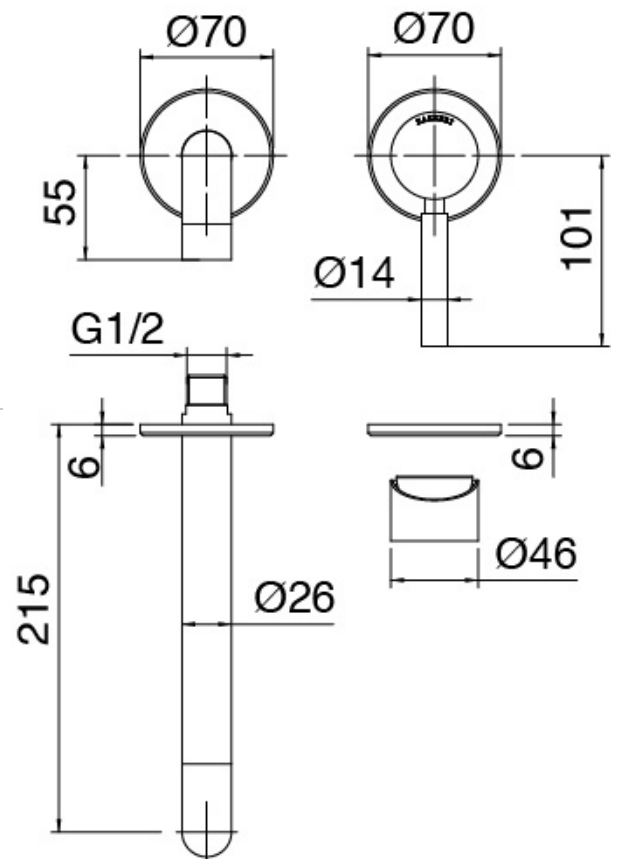

Modern - Built-in washbasin set

Codice kit: 4707 MLI-080

Built-in washbasin set

Componenti

Single-lever mixer

Cod: 4707A113AZ1

Built-in washbasin set without plate - 215mm

Concealed part

Cod: 2900B113AZO

Rough parts: built-in washbasin and bathtub set

Finiture disponibili:

finiture speciali su richiesta salvo quantitativi minimi di ordine garantiti

chrome finish

CRCR

brushed steel

NFNF