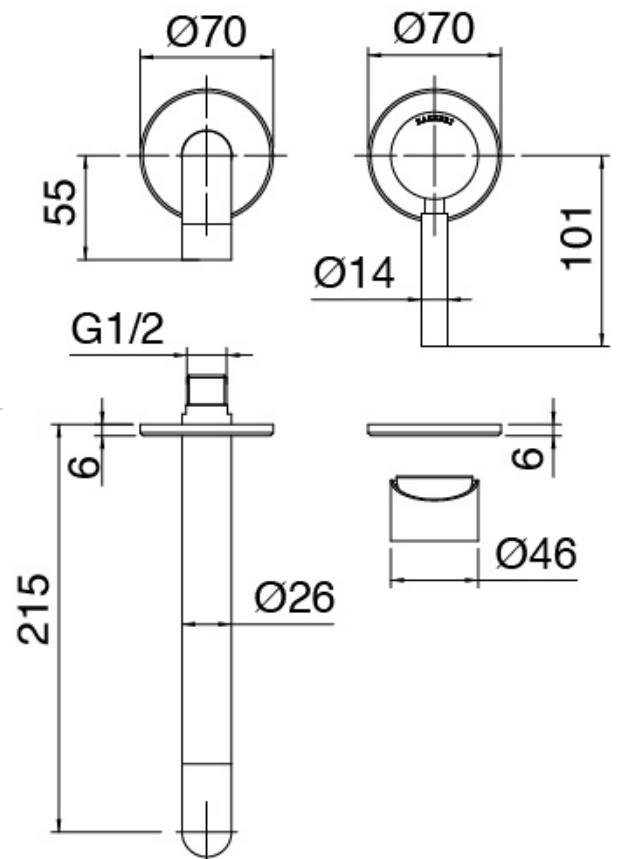

### Modern - Built-in washbasin set

Codice kit: 4707 MLI-080

Built-in washbasin set

#### Single-lever mixer

Cod: 4707A113AZ1

Built-in washbasin set without plate - 215mm

**Concealed part**

Cod: 2900B113AZO

Rough parts: built-in washbasin and bathtub set

Finiture disponibili:

finiture speciali su richiesta salvo quantitativi minimi di ordine garantiti