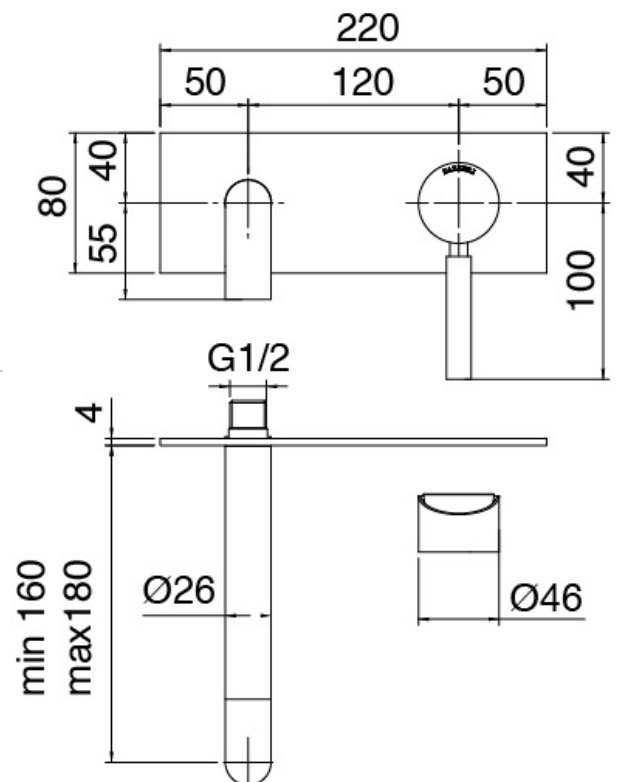

Modern - Built-in washbasin set

Codice kit: 4707 MLI-070

Built-in washbasin set

Componenti

Single-lever mixer

Cod: 4707A113A00

External part of built-in washbasin set - 180mm

Concealed part

Cod: 2900B113A00

Built-in washbasin set - concealed part

Finiture disponibili:

finiture speciali su richiesta salvo quantitativi minimi di ordine garantiti

chrome finish

CRCR

brushed steel

NFNF