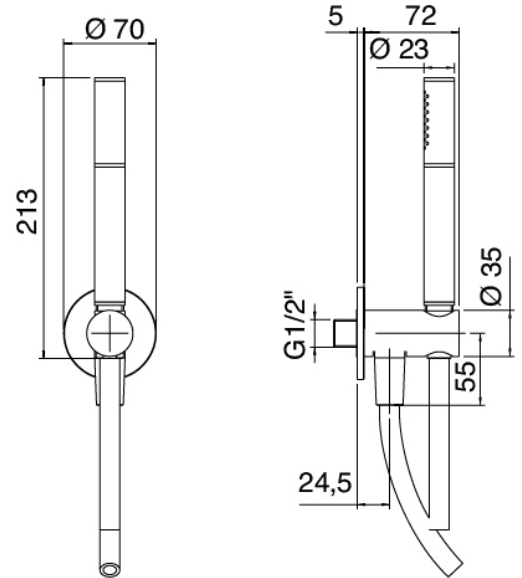

image not found or type unknown http://zazzeri.tesa.com.net/us/wp-content/uploads/2017/04/b3daf2_357a447007

Modern - Shower arm with shower head and hand shower

Codice kit: 4707 SDI-160

Shower arm with shower head, hand shower and built-in mixer

Componenti

Shower arm

Cod: 4700BR01A00

Shower arm

Shower head

Cod: 4700SO03A00
 Shower outlet d. 200

Stand alone hand shower

Cod: 31000413A00
 Handshower set with water outlet and round plate

Mixer set

Cod: 4707B401A00
 Concealed shower mixer with diverter - external part

Concealed part

Cod: 2900A401A00

Concealed shower mixer with diverter - concealed part

Finiture disponibili:

finiture speciali su richiesta salvo quantitativi minimi di ordine garantiti