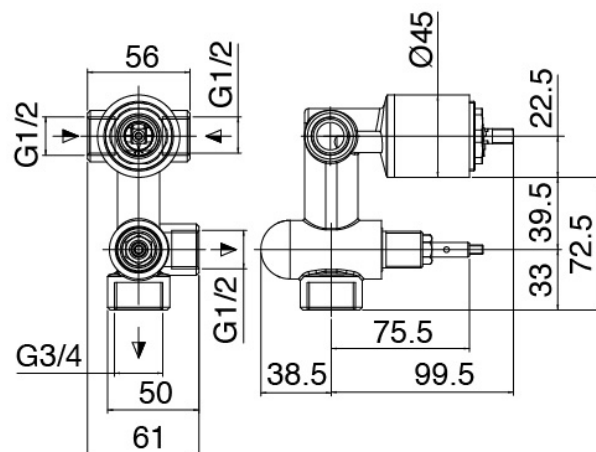

Componenti

Shower arm

Cod: 4700BR01A00

Shower arm

Shower head

Cod: 4700SO03A00
 Shower outlet d. 200

Stand alone hand shower

Cod: 31000413A00
 Handshower set with water outlet and round plate

Mixer set

Cod: 4707B401A00
 Concealed shower mixer with diverter - external part

Concealed part

Cod: 2900A401A00

Concealed shower mixer with diverter - concealed part

Finiture disponibili:

finiture speciali su richiesta salvo quantitativi minimi di ordine garantiti