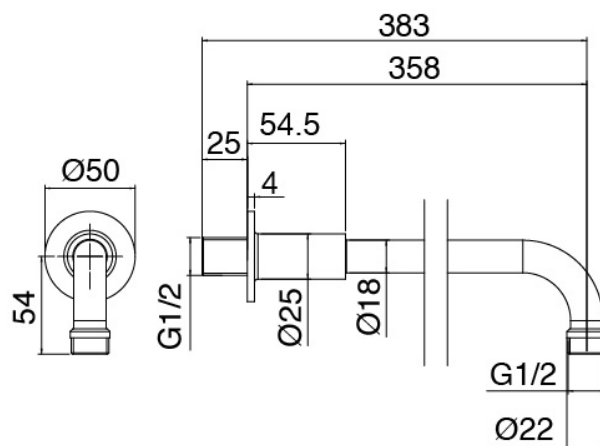

image not found or type unknown http://zazzeri.tesa.com.net/us/wp-content/uploads/2017/04/b3daf2_357a447007

Modern - Shower arm with shower head and hand shower

Codice kit: 4707 SDI-160

Shower arm with shower head, hand shower and built-in mixer

Componenti

Shower arm

Cod: 4700BR01A00

Shower arm

Shower head

Cod: 4700SO03A00
 Shower outlet d. 200

Stand alone hand shower

Cod: 31000413A00
 Handshower set with water outlet and round plate

Mixer set

Cod: 4707B401A00
 Concealed shower mixer with diverter - external part

Concealed part

Cod: 2900A401A00

Concealed shower mixer with diverter - concealed part

Finiture disponibili:

finiture speciali su richiesta salvo quantitativi minimi di ordine garantiti