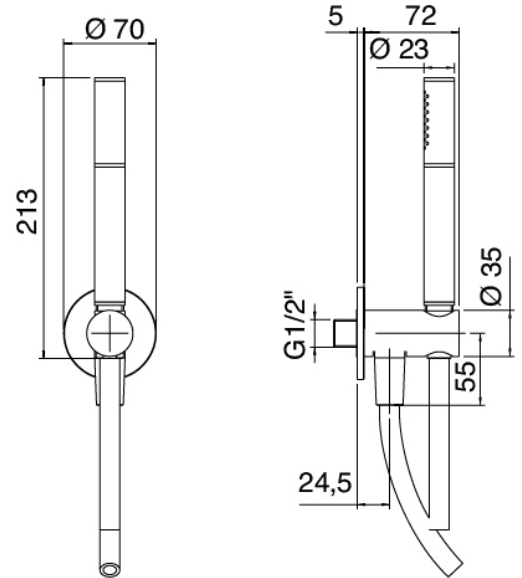

image not found or type unknown http://zazzeri.tesa.com.net/us/wp-content/uploads/2017/04/b3daf2_357a447007

Modern - Shower arm with shower head and hand shower

Codice kit: 4707 SDI-160

Shower arm with shower head, hand shower and built-in mixer

Componenti

Shower arm

Cod: 4700BR01A00

Shower arm

Shower head

Cod: 4700SO03A00
Shower outlet d. 200

Stand alone hand shower

Cod: 31000413A00
Handshower set with water outlet and round plate

Mixer set

Cod: 4707B401A00
Concealed shower mixer with diverter - external part

Concealed part

Cod: 2900A401A00

Concealed shower mixer with diverter - concealed part

Finiture disponibili:

finiture speciali su richiesta salvo quantitativi minimi di ordine garantiti