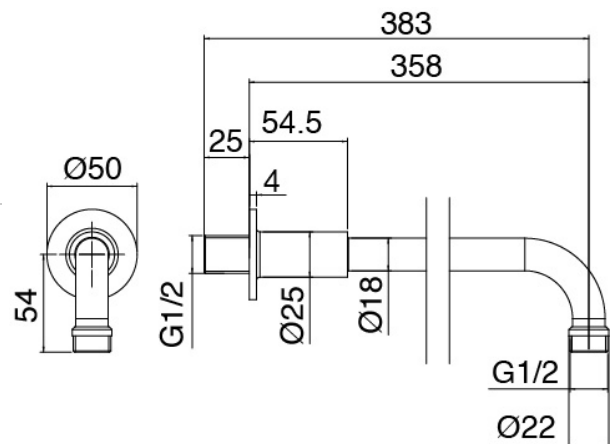

image not found or type unknown http://zazzeri.tesa.com.net/us/wp-content/uploads/2017/04/b3daf2_357a447007

Modern - Shower arm with shower head and hand shower

Codice kit: 4707 SDI-160

Shower arm with shower head, hand shower and built-in mixer

Componenti

Shower arm

Cod: 4700BR01A00

Shower arm

Shower head

Cod: 4700SO03A00
Shower outlet d. 200

Stand alone hand shower

Cod: 31000413A00
Handshower set with water outlet and round plate

Mixer set

Cod: 4707B401A00
Concealed shower mixer with diverter - external part

Concealed part

Cod: 2900A401A00

Concealed shower mixer with diverter - concealed part

Finiture disponibili:

finiture speciali su richiesta salvo quantitativi minimi di ordine garantiti