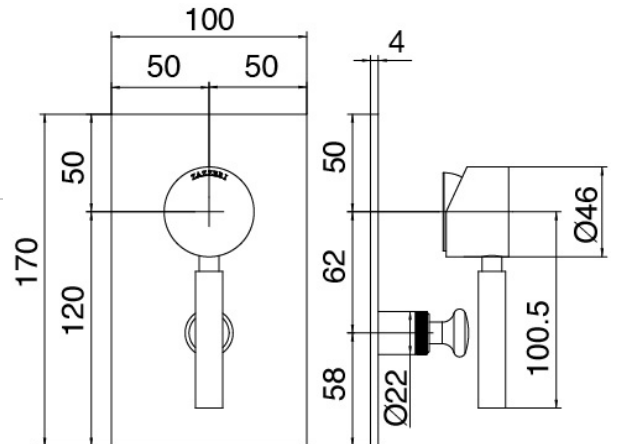

image not found or type unknown http://zazzeri.tesa.com.net/us/wp-content/uploads/2017/04/b3daf2_357a447007

Modern - Shower arm with shower head and hand shower

Codice kit: 4707 SDI-160

Shower arm with shower head, hand shower and built-in mixer

Componenti

Shower arm

Cod: 4700BR01A00

Shower arm

Shower head

Cod: 4700SO03A00
 Shower outlet d. 200

Stand alone hand shower

Cod: 31000413A00
 Handshower set with water outlet and round plate

Mixer set

Cod: 4707B401A00
 Concealed shower mixer with diverter - external part

Concealed part

Cod: 2900A401A00

Concealed shower mixer with diverter - concealed part

Finiture disponibili:

finiture speciali su richiesta salvo quantitativi minimi di ordine garantiti