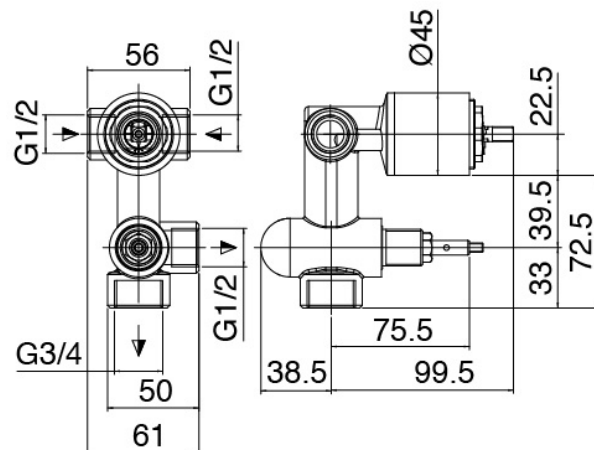

Componenti

Shower arm

Cod: 4700BR01A00

Shower arm

Shower head

Cod: 4700SO03A00
Shower outlet d. 200

Stand alone hand shower

Cod: 31000413A00
Handshower set with water outlet and round plate

Mixer set

Cod: 4707B401A00
Concealed shower mixer with diverter - external part

Concealed part

Cod: 2900A401A00

Concealed shower mixer with diverter - concealed part

Finiture disponibili:

finiture speciali su richiesta salvo quantitativi minimi di ordine garantiti