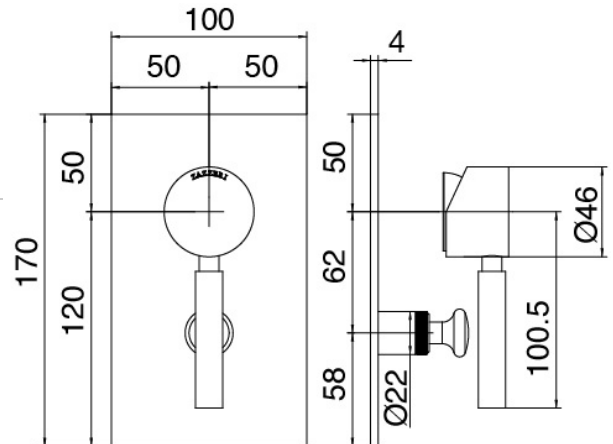

image not found or type unknown http://zazzeri.tesa.com.net/us/wp-content/uploads/2017/04/b3daf2_357a447007

Modern - Shower arm with shower head and hand shower

Codice kit: 4707 SDI-160

Shower arm with shower head, hand shower and built-in mixer

Componenti

Shower arm

Cod: 4700BR01A00

Shower arm

Shower head

Cod: 4700SO03A00
Shower outlet d. 200

Stand alone hand shower

Cod: 31000413A00
Handshower set with water outlet and round plate

Mixer set

Cod: 4707B401A00
Concealed shower mixer with diverter - external part

Concealed part

Cod: 2900A401A00

Concealed shower mixer with diverter - concealed part

Finiture disponibili:

finiture speciali su richiesta salvo quantitativi minimi di ordine garantiti