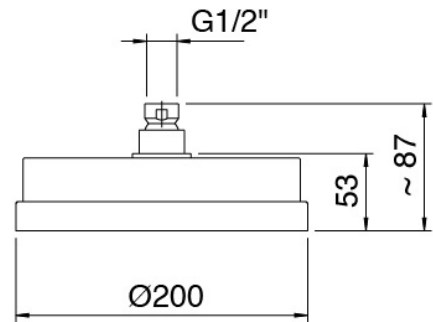

Componenti

Shower arm

Cod: 4700BR01A00

Shower arm

Shower head

Cod: 4700SO03A00
 Shower outlet d. 200

Stand alone hand shower

Cod: 31000413A00
 Handshower set with water outlet and round plate

Mixer set

Cod: 4707B401A00
 Concealed shower mixer with diverter - external part

Concealed part

Cod: 2900A401A00

Concealed shower mixer with diverter - concealed part

Finiture disponibili:

finiture speciali su richiesta salvo quantitativi minimi di ordine garantiti