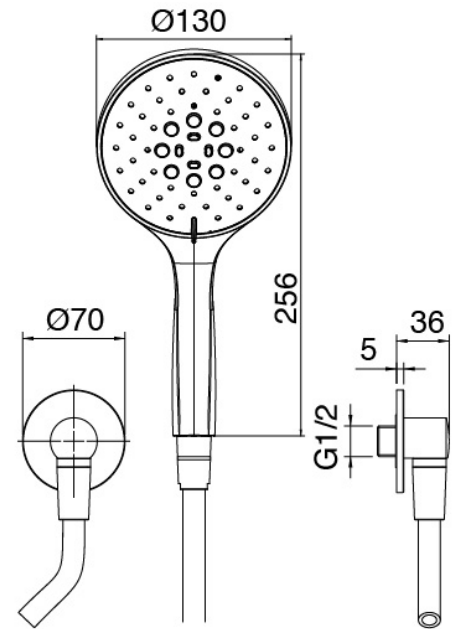

Modern - Sliding bar with hand shower

Codice kit: 4707 ADI-170

Shower set – with mixer, wall-mounted hand shower on sliding bar

Componenti

Sliding bar

Cod: 3900A417A00

Sliding bar

Handshower

Cod: 3600Q417A01

Antilimescale multipurpose handshower D.130mm

ECO AIR set with water outlet

Mixer set

Cod: 4707B402A00

Concealed shower mixer - external part

Concealed part

Cod: 2900A402A00

Concealed shower mixer - concealed part

Finiture disponibili:

finiture speciali su richiesta salvo quantitativi minimi di ordine garantiti

chrome finish

CRCR

brushed steel

NFNF

white