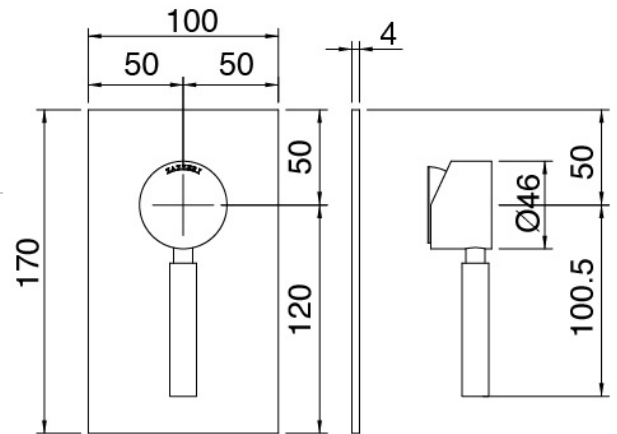

Modern - Sliding bar with hand shower

Codice kit: 4707 ADI-170

Shower set – with mixer, wall-mounted hand shower on sliding bar

Componenti

Sliding bar

Cod: 3900A417A00

Sliding bar

Handshower

Cod: 3600Q417A01

Antilimescale multipurpose handshower D.130mm

ECO AIR set with water outlet

Mixer set

Cod: 4707B402A00

Concealed shower mixer - external part

Concealed part

Cod: 2900A402A00