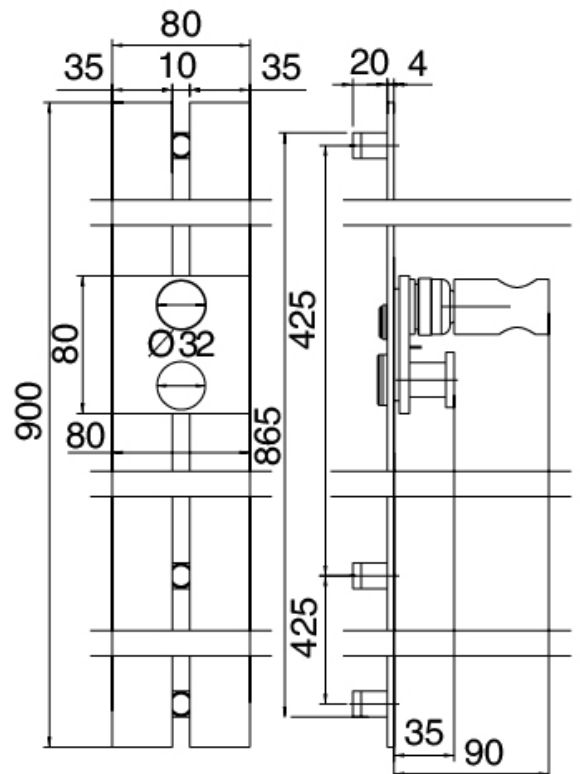

Modern - Sliding bar with hand shower

Codice kit: 4707 ADI-170

Shower set – with mixer, wall-mounted hand shower on sliding bar

Componenti

Sliding bar

Cod: 3900A417A00

Sliding bar

Handshower

Cod: 3600Q417A01

Antilimescale multipurpose handshower D.130mm

ECO AIR set with water outlet

Mixer set

Cod: 4707B402A00

Concealed shower mixer - external part

Concealed part

Cod: 2900A402A00