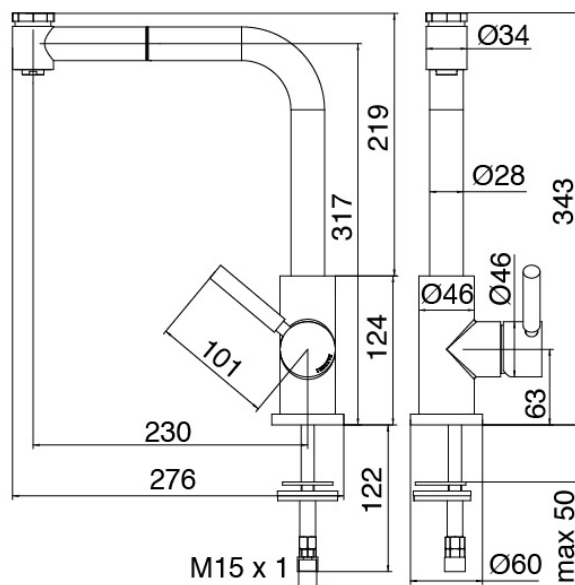

Modern - Single lever sink mixer

Codice kit: 4707 MLX-180

Single lever sink mixer with removable hand shower

Componenti

Single lever sink mixer with hand shower

Cod: 47071102A00

Single lever sink mixer with revolving spout and removable shower