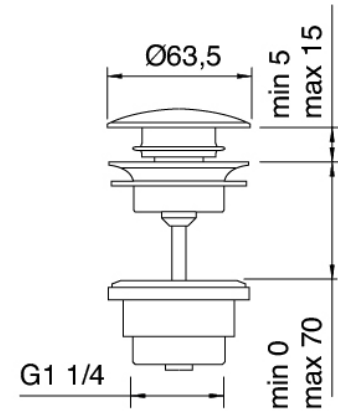

Modern - Bidet mixer

Codice kit: 4707 MBX-100

Bidet mixer with revolving spout with plug

Componenti

Single-lever mixer

Cod: 47071201AL0

Single lever bidet mixer w/round revolving spout

Pressure-controlled drain

Cod: 2900K302A00

Pressure control drain

Finiture disponibili:

finiture speciali su richiesta salvo quantitativi minimi di ordine garantiti

chrome finish

CRCR

brushed steel

NFNF