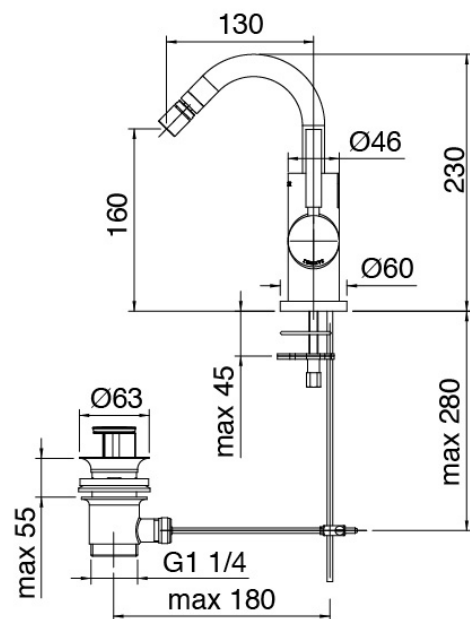

Modern - Bidet mixer

Codice kit: 4707 MBX-100

Bidet mixer with revolving spout with plug

Componenti

Single-lever mixer

Cod: 47071201AL0

Single lever bidet mixer w/round revolving spout

Pressure-controlled drain

Cod: 2900K302A00

Pressure control drain

Finiture disponibili:

finiture speciali su richiesta salvo quantitativi minimi di ordine garantiti

chrome finish

CRCR

brushed steel

NFNF