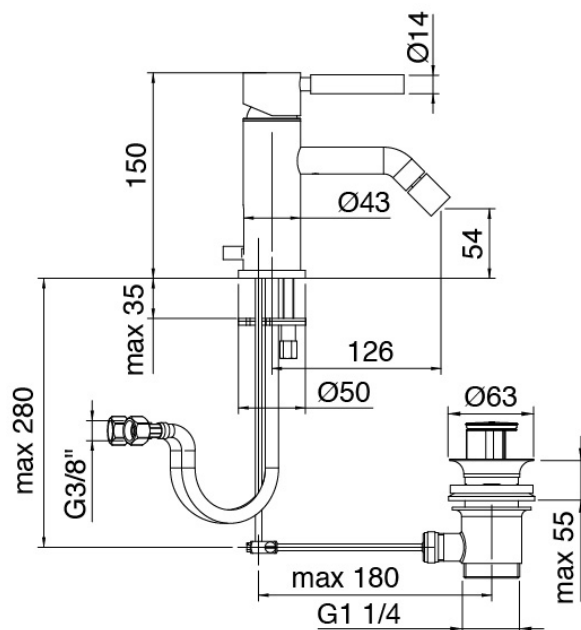

### Modern - Bidet mixer

Codice kit: 4707 MBX-090

Bidet mixer with plug

### Componenti

### Single-lever mixer

Cod: 47071231A00

Single-lever bidet set D. 43 w/automatic drain