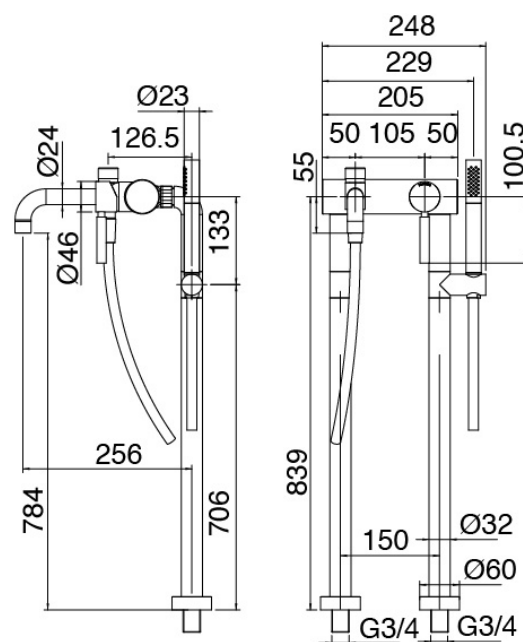

## Modern - Bathtub set on tubes

Codice kit: 4707 GVE-130

Built-in bathtub set with hand shower on tubes - Two exits

## Componenti

### Column-mounted bathtub spout

Cod: 47070450A00

Single lever bathtub mixer