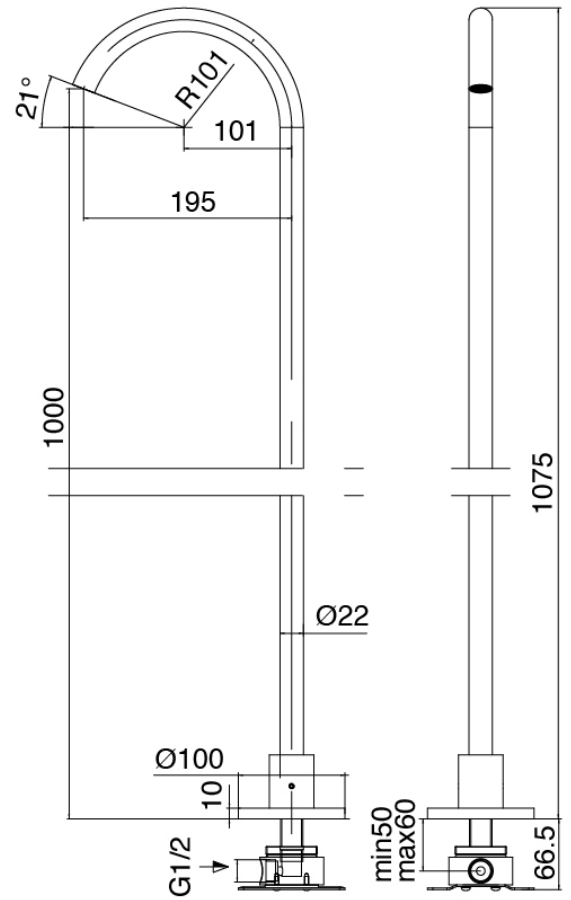

Modern - Bathtub set

Codice kit: 4707 EVY-150

3-holes bathtub set mixer with column-mounted washbasin spout – 2 exits

Componenti

Column-mounted bathtub spout

Cod: 4707V099A00

Column-mounted bathtub spout - 720mm

Concealed part

Cod: 3300B099A00

Column-mounted - Built-in part

Bathtub set

Cod: 4707N498A01

3-hole bathtub set - without spout

Finiture disponibili:

finiture speciali su richiesta salvo quantitativi minimi di ordine garantiti