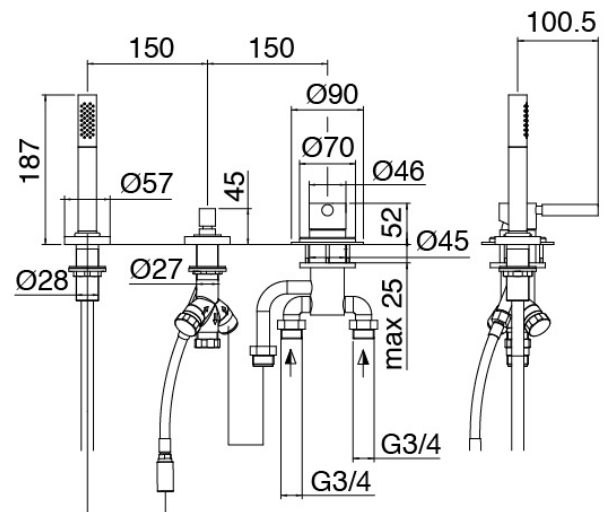

Modern - Bathtub set

Codice kit: 4707 EVY-150

3-holes bathtub set mixer with column-mounted washbasin spout – 2 exits

Componenti

Column-mounted bathtub spout

Cod: 4707V099A00

Column-mounted bathtub spout - 720mm

Concealed part

Cod: 3300B099A00

Column-mounted - Built-in part

Bathtub set

Cod: 4707N498A01

3-hole bathtub set - without spout

Finiture disponibili:

finiture speciali su richiesta salvo quantitativi minimi di ordine garantiti