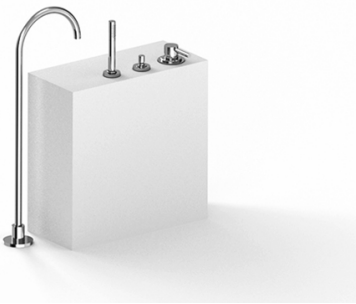

## Modern - Bathtub set

---

Codice kit: 4707 EVY-150

3-holes bathtub set mixer with column-mounted washbasin spout – 2 exits

### **Column-mounted bathtub spout**

---

Cod: 4707V099A00

Column-mounted bathtub spout - 720mm