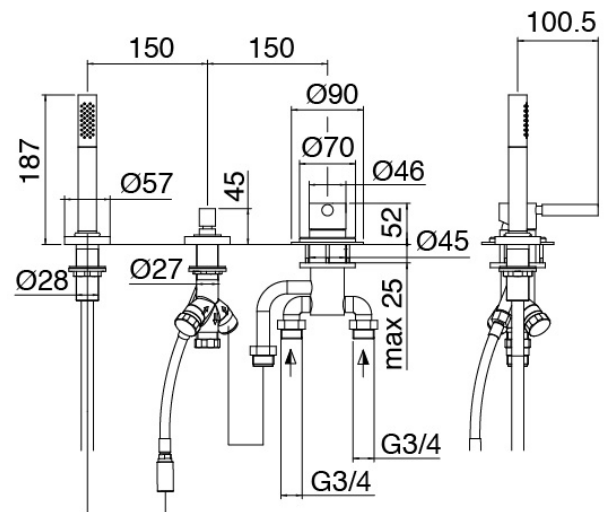

### **Column-mounted bathtub spout**

---

Cod: 4707V099A00

Column-mounted bathtub spout - 720mm

### Concealed part

Cod: 3300B099A00

Column-mounted - Built-in part

### Bathtub set

Cod: 4707N498A01

3-hole bathtub set - without spout

Finiture disponibili:

finiture speciali su richiesta salvo quantitativi minimi di ordine garantiti

chrome finish

CRCR

brushed steel