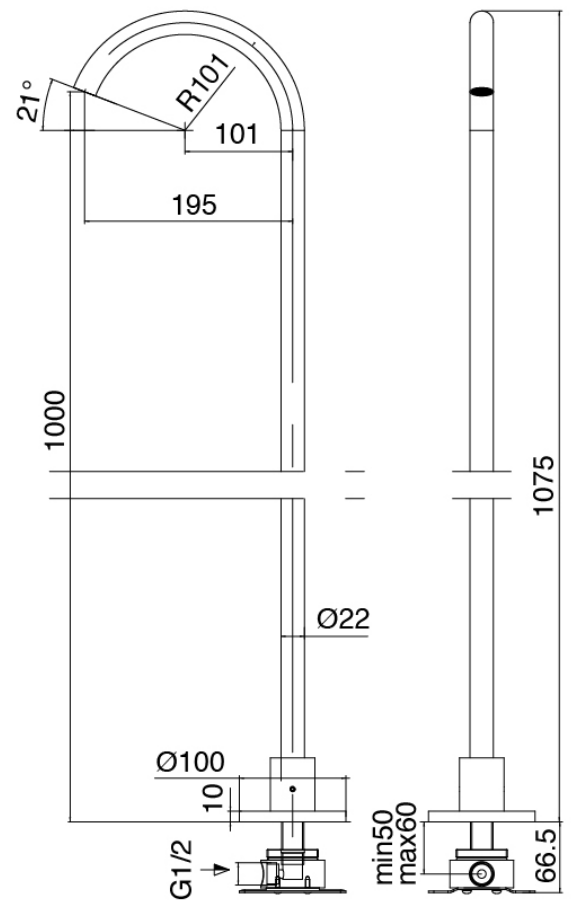

## Modern - Bathtub set

---

Codice kit: 4707 EVY-150

3-holes bathtub set mixer with column-mounted washbasin spout – 2 exits

### **Column-mounted bathtub spout**

---

Cod: 4707V099A00

Column-mounted bathtub spout - 720mm

### Concealed part

Cod: 3300B099A00

Column-mounted - Built-in part