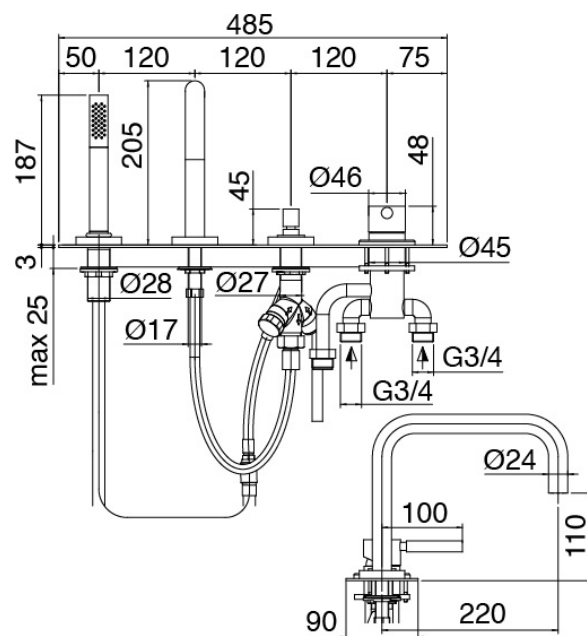

Modern - Bathtub set

Codice kit: 4707 EVY-140

4-holes bathtub set mixer with spout – 2 exits

Componenti

Bathtub set

Cod: 4707N498A00

4-hole bathtub set - Complete

Finiture disponibili: