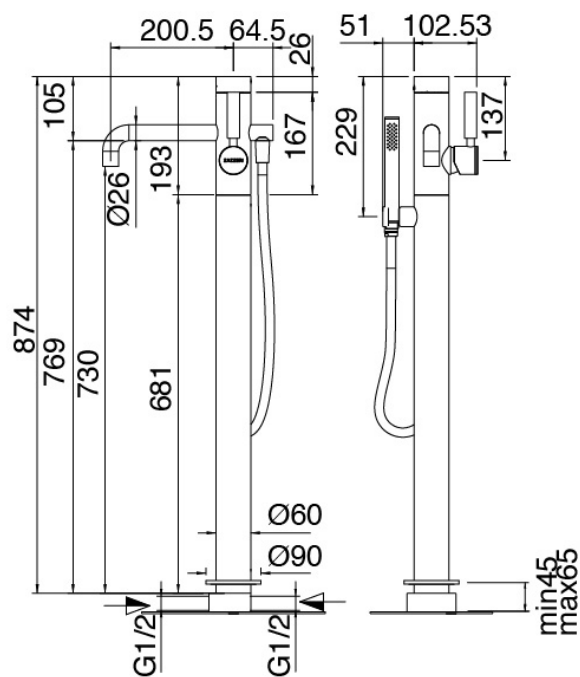

## Modern - Bathtub set on tubes

Codice kit: 4707 EVT-120

Built-in bathtub set with hand shower -Two exits

## Componenti

### Mixer set with spout

Cod: 4707V110A00

Column-mounted bathtub mixer with hand shower