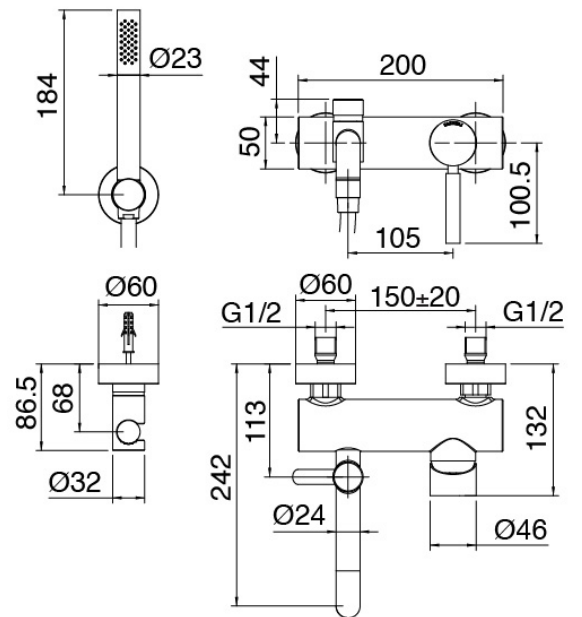

Modern - Wall-mounted bathtub set

Codice kit: 4707 EVP-110

Mixer set with hand shower and spout

Componenti

Mixer set with spout

Cod: 47071400A00

Single lever bathtub mixer

Finiture disponibili: