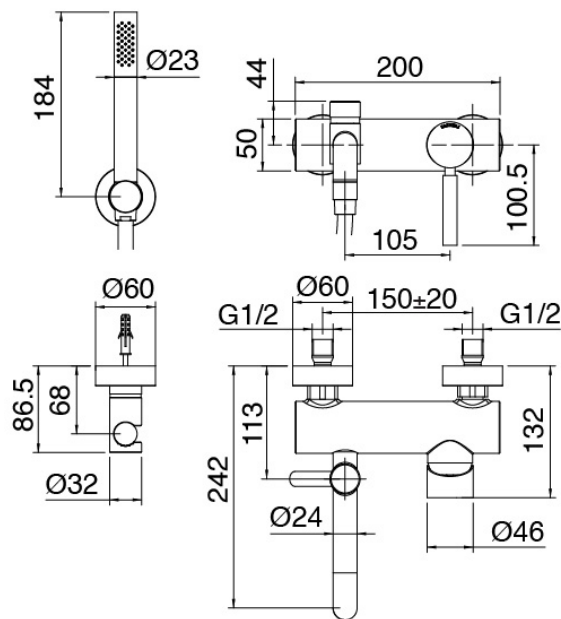

image not found or type unknown http://zazzeri.tesa.com.net/us/wp-content/uploads/2017/04/b3daf2_357a447007

Modern - Wall-mounted bathtub set

Codice kit: 4707 EVP-110

Mixer set with hand shower and spout

Componenti

Mixer set with spout

Cod: 47071400A00

Single lever bathtub mixer

Finiture disponibili:

finiture speciali su richiesta salvo quantitativi minimi di ordine garantiti

chrome finish

CRCR