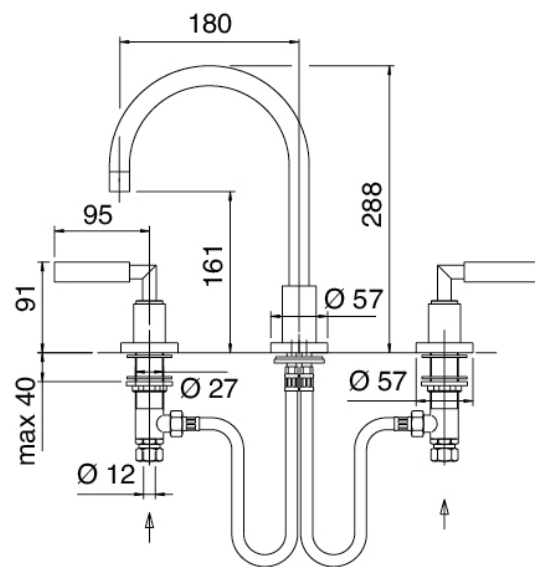

Modern - Traditional washbasin tap

Codice kit: 4702 BLX-020

Traditional washbasin faucet 3 holes with revolving spout with drain

Componenti

Tap set

Cod: 47020102AL0

Washbasin set with round revolving spout

Finiture disponibili: