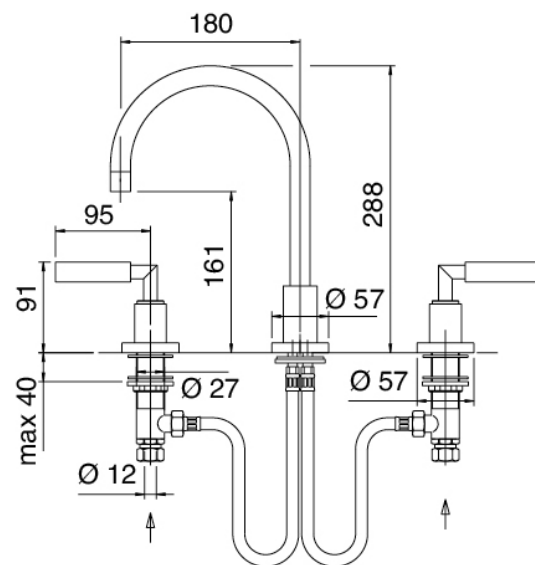

Modern - Traditional washbasin tap

Codice kit: 4702 BLX-020

Traditional washbasin faucet 3 holes with revolving spout with drain

Componenti

Tap set

Cod: 47020102AL0

Washbasin set with round revolving spout

Finiture disponibili: