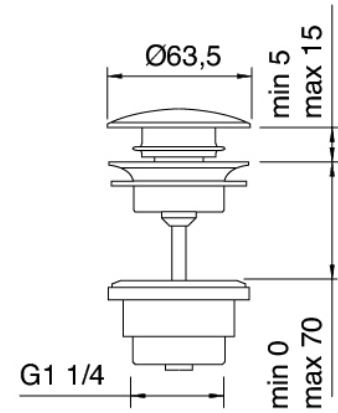

Modern - Traditional built-in washbasin tap

Codice kit: 4702 BLI-040

Traditional faucets with built-in washbasin with drain

Componenti

Tap set

Cod: 4702A114A00

Built-in washbasin set - external part

Untreated finish part

Cod: 4702B113A00

Rough parts: built-in washbasin set

Pressure-controlled drain

Cod: 2900K302A00
Pressure control drain

Finiture disponibili:

finiture speciali su richiesta salvo quantitativi minimi di ordine garantiti