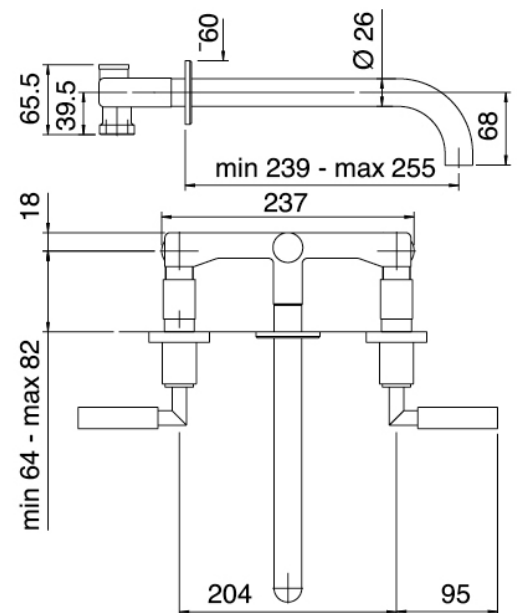

## Modern - Traditional built-in washbasin tap

Codice kit: 4702 BLI-040

Traditional faucets with built-in washbasin with drain

### Tap set

Cod: 4702A114A00

Built-in washbasin set - external part

### Pressure-controlled drain

Cod: 2900K302A00

Pressure control drain