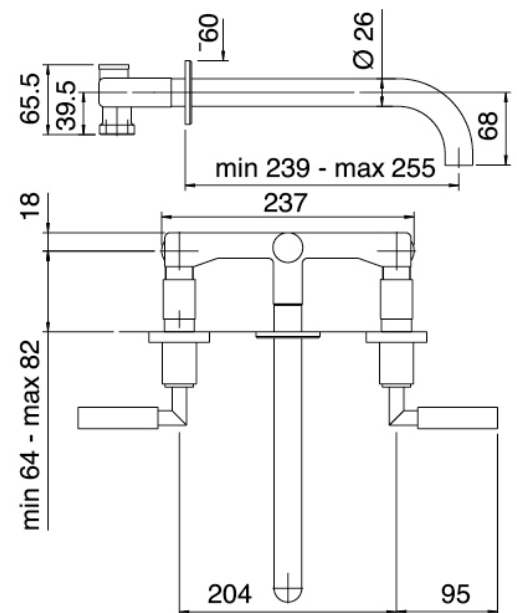

Modern - Traditional built-in washbasin tap

Codice kit: 4702 BLI-040

Traditional faucets with built-in washbasin with drain

Componenti

Tap set

Cod: 4702A114A00

Built-in washbasin set - external part

Untreated finish part

Cod: 4702B113A00

Rough parts: built-in washbasin set

Pressure-controlled drain

Cod: 2900K302A00
Pressure control drain

Finiture disponibili:

finiture speciali su richiesta salvo quantitativi minimi di ordine garantiti

chrome

CRCR

phosphorus nichel

NFNF

black

3131

white

1010