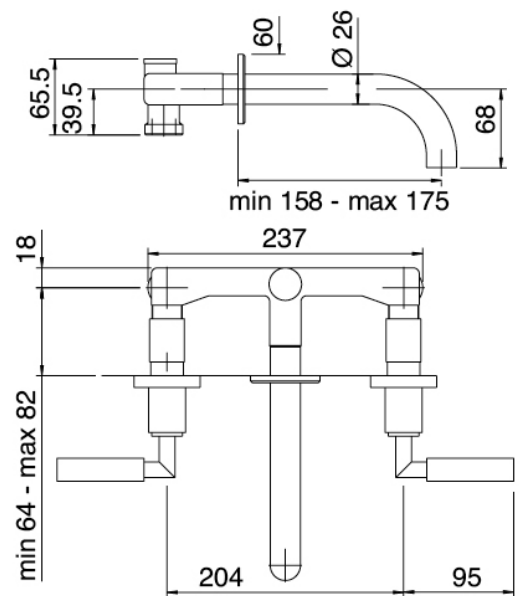

Modern - Traditional built-in washbasin tap

Codice kit: 4702 BLI-030

Traditional faucets with built-in washbasin with drain

Componenti

Tap set

Cod: 4702A113A00

Built-in washbasin set - external part - 175mm

Untreated finish part

Cod: 4702B113A00

Rough parts: built-in washbasin set

Pressure-controlled drain

Cod: 2900K302A00

Pressure control drain

Finiture disponibili:

finiture speciali su richiesta salvo quantitativi minimi di ordine garantiti