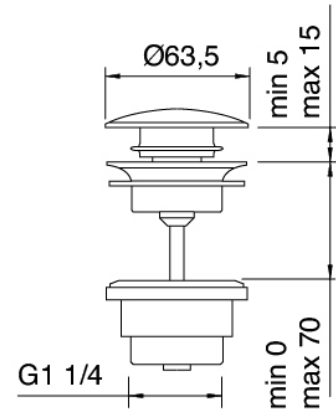

Modern - Traditional built-in washbasin tap

Codice kit: 4702 BLI-030

Traditional faucets with built-in washbasin with drain

Componenti

Tap set

Cod: 4702A113A00

Built-in washbasin set - external part - 175mm

Untreated finish part

Cod: 4702B113A00

Rough parts: built-in washbasin set

Pressure-controlled drain

Cod: 2900K302A00

Pressure control drain

Finiture disponibili:

finiture speciali su richiesta salvo quantitativi minimi di ordine garantiti

chrome

CRCR

phosphorus nichel

NFNF

black

3131

white

1010