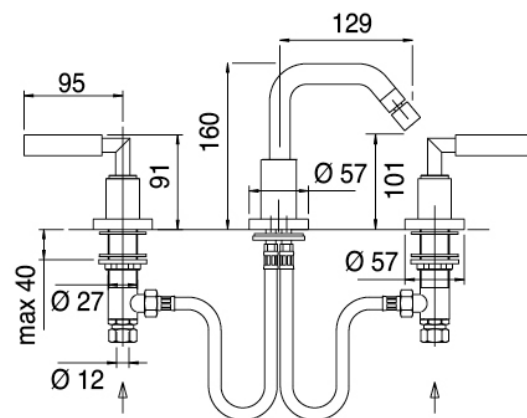

Modern - Traditional tap bidet

Codice kit: 4702 BBX-060

Traditional bidet 3 hole with revolving spout with drain

Componenti

Tap set

Cod: 47020203A00

3 hole bidet set, square spout

Finiture disponibili: