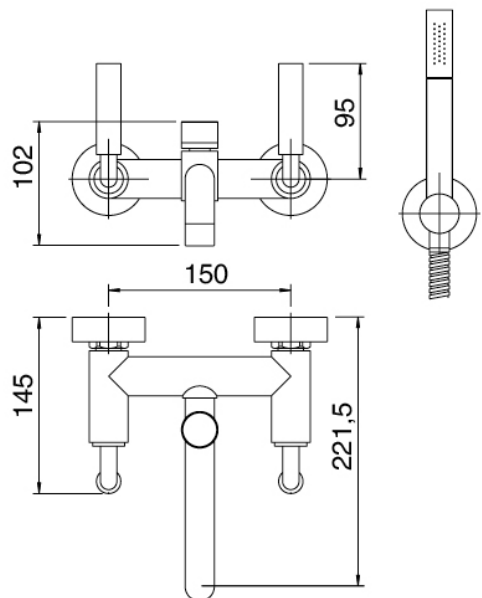

### Modern - Wall-mounted bathtub set

Codice kit: 4702 GVP-070

Traditional wall-mounted bathtub set – 2 exits

#### Tap set with spout

Cod: 47020401A00

Wall mtd bathtub set