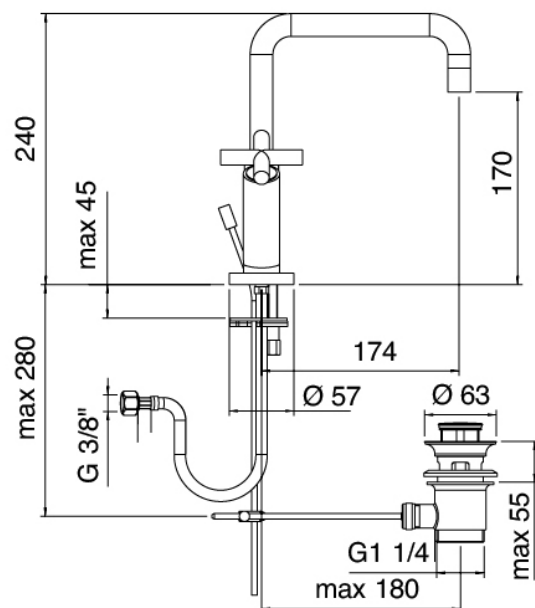

Modern - Traditional washbasin tap

Codice kit: 4701 RLX-030

Traditional single-hole washbasin with revolving spout with drain

Componenti

Single-hole mixer

Cod: 47013102A00

Single-hole washbasin set w/revolving square spout

white

1010