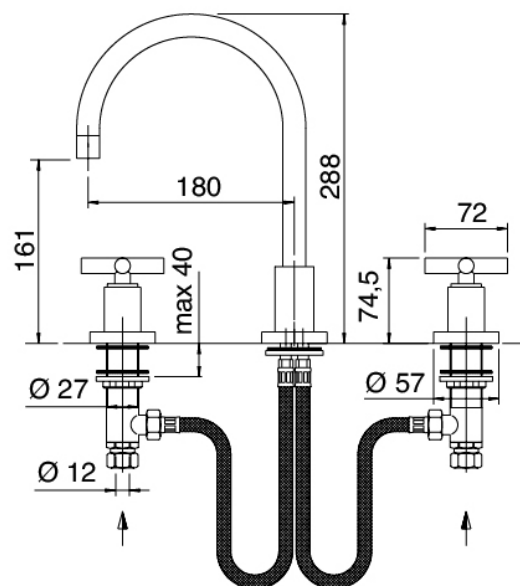

Modern - Traditional washbasin tap

Codice kit: 4701 BLX-020

Traditional washbasin faucet 3 holes with revolving spout with drain

Componenti

Tap set

Cod: 47010102AL0

Washbasin set with round revolving spout

Finiture disponibili: