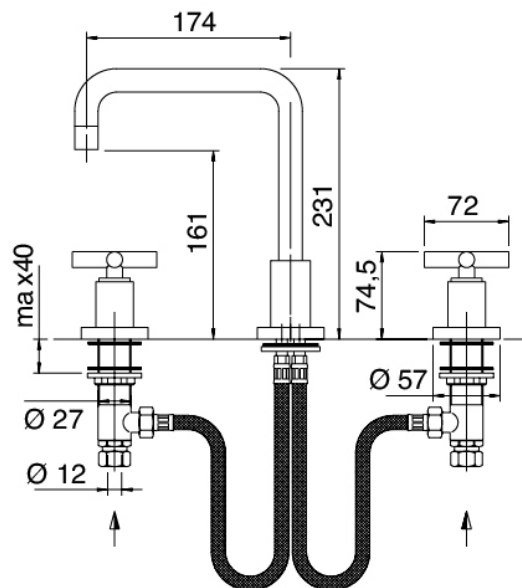

Modern - Traditional washbasin tap

Codice kit: 4701 BLX-010

Traditional washbasin faucet 3 holes with revolving spout with drain

Componenti

Tap set

Cod: 47010102A00

Washbasin set with square revolving spout

white

1010