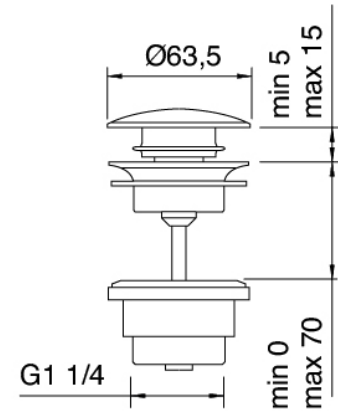

### Tap set

---

Cod: 4700A114A00

External part of built-in washbasin set x

### Pressure-controlled drain

Cod: 2900K302A00  
Pressure control drain