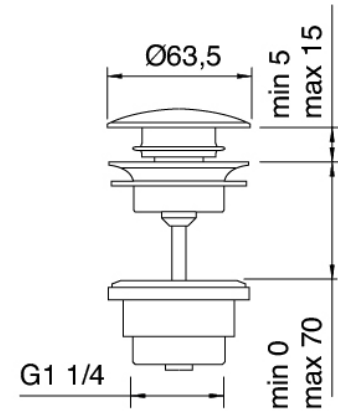

### Tap set

---

Cod: 4700A113A00

External part of built-in washbasin set x

### Pressure-controlled drain

Cod: 2900K302A00

Pressure control drain