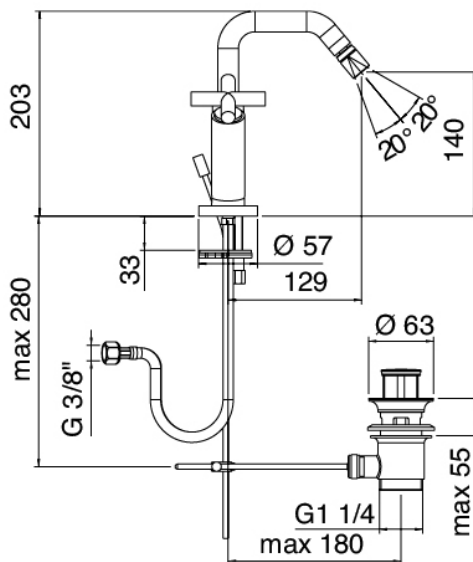

Modern - Traditional tap bidet

Codice kit: 4701 RBX-100

Traditional bidet tap fittings with revolving spout with drain

Componenti

Single-hole mixer

Cod: 47013201A00

Single-hole bidet set w/revolving square spout

white

1010