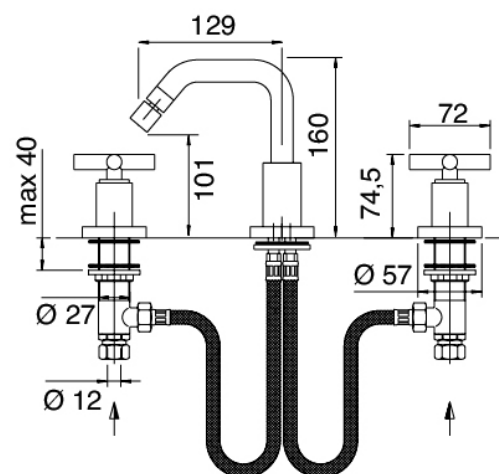

Modern - Traditional tap bidet

Codice kit: 4701 BBX-080

Traditional bidet 3 hole with revolving spout with drain

Componenti

Tap set

Cod: 47010203A00

3 hole bidet set, square spout

Finiture disponibili: