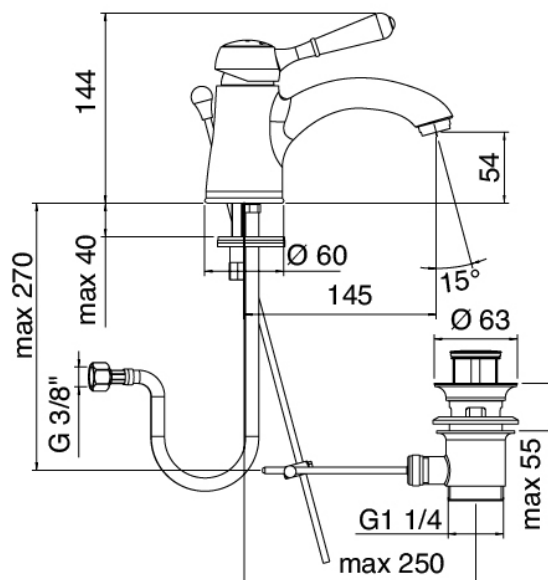

## 900 - Washbasin mixer

Codice kit: 5102 MLX-010  
Washbasin mixer with plug

### Single-lever mixer

Cod: 51021100A00  
Single lever washbasin mixer