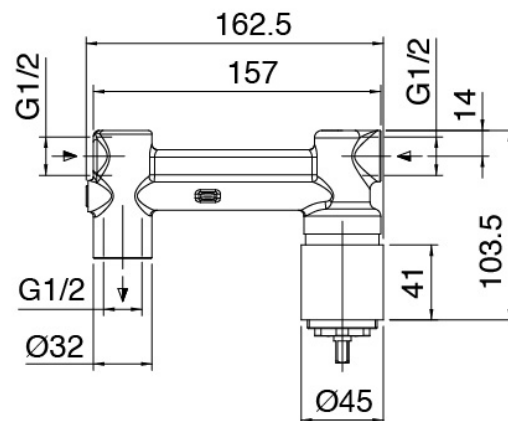

900 - Built-in washbasin set

Codice kit: 5102 MLI-020

Built-in washbasin set

Componenti

Single-lever mixer

Cod: 5102A113A01

Built-in washbasin set, complete - external part

Concealed part

Cod: 2900B113A00

Built-in washbasin set - concealed part

Finiture disponibili:

finiture speciali su richiesta salvo quantitativi minimi di ordine garantiti

chrome

CRCR

chrome-gold

CRLU