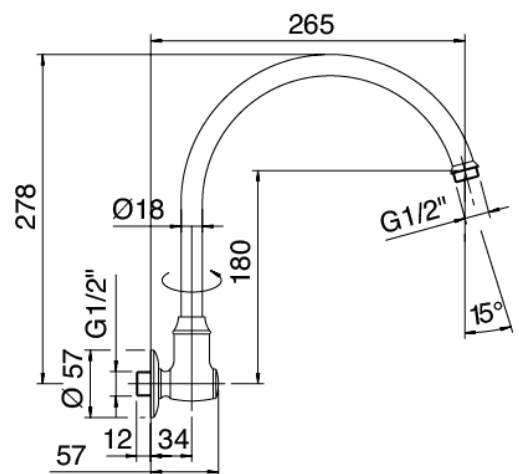

900 - Shower arm with shower head and hand shower

Codice kit: 2900 SDI-050

Shower arm with shower head, hand shower and built-in mixer – 2 exits

Componenti

Wall-mounted arm

Cod: 2900BR01A00

Jointed showerhead

Stand alone hand shower

Cod: 30000413A00

Shower set

Single-lever mixer

Cod: 5102B401A00

Concealed shower mixer with diverter - external part

Concealed part

Cod: 2900A401A00

Concealed shower mixer with diverter - concealed part

Shower head

Cod: 2900SO08A00

Anti-limescale shower outlet D.125mm

Finiture disponibili:

finiture speciali su richiesta salvo quantitativi minimi di ordine garantiti