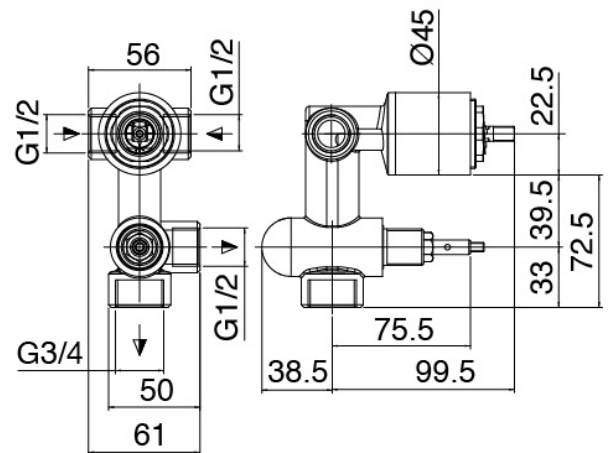

900 - Shower arm with shower head and hand shower

Codice kit: 2900 SDI-050

Shower arm with shower head, hand shower and built-in mixer – 2 exits

Componenti

Wall-mounted arm

Cod: 2900BR01A00

Jointed showerhead

Stand alone hand shower

Cod: 30000413A00

Shower set

Single-lever mixer

Cod: 5102B401A00

Concealed shower mixer with diverter - external part

Concealed part

Cod: 2900A401A00

Concealed shower mixer with diverter - concealed part

Shower head

Cod: 2900SO08A00

Anti-limescale shower outlet D.125mm

Finiture disponibili:

finiture speciali su richiesta salvo quantitativi minimi di ordine garantiti