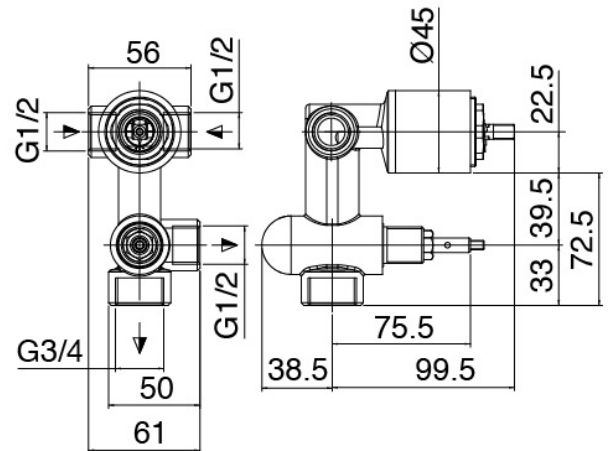

900 - Shower arm with shower head and hand shower

Codice kit: 2900 SDI-050

Shower arm with shower head, hand shower and built-in mixer – 2 exits

Componenti

Wall-mounted arm

Cod: 2900BR01A00

Jointed showerhead

Stand alone hand shower

Cod: 30000413A00

Shower set

Single-lever mixer

Cod: 5102B401A00

Concealed shower mixer with diverter - external part

Concealed part

Cod: 2900A401A00

Concealed shower mixer with diverter - concealed part

Shower head

Cod: 2900SO08A00

Anti-limescale shower outlet D.125mm

Finiture disponibili:

finiture speciali su richiesta salvo quantitativi minimi di ordine garantiti