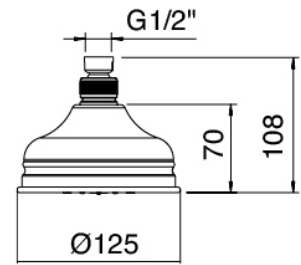

900 - Shower arm with shower head and hand shower

Codice kit: 2900 SDI-050

Shower arm with shower head, hand shower and built-in mixer – 2 exits

Componenti

Wall-mounted arm

Cod: 2900BR01A00

Jointed showerhead

Concealed shower mixer with diverter - concealed part

Shower head

Cod: 2900SO08A00

Anti-limescale shower outlet D.125mm

Finiture disponibili:

finiture speciali su richiesta salvo quantitativi minimi di ordine garantiti