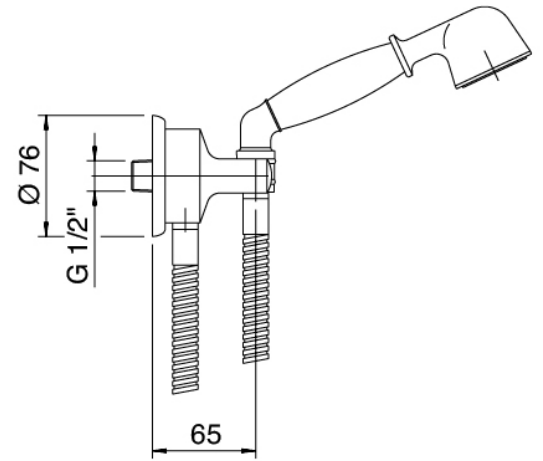

900 - Shower arm with shower head and hand shower

Codice kit: 2900 SDI-050

Shower arm with shower head, hand shower and built-in mixer – 2 exits

Componenti

Wall-mounted arm

Cod: 2900BR01A00

Jointed showerhead

Stand alone hand shower

Cod: 30000413A00

Shower set

Single-lever mixer

Cod: 5102B401A00

Concealed shower mixer with diverter - external part

Concealed part

Cod: 2900A401A00

Concealed shower mixer with diverter - concealed part

Shower head

Cod: 2900SO08A00

Anti-limescale shower outlet D.125mm

Finiture disponibili:

finiture speciali su richiesta salvo quantitativi minimi di ordine garantiti