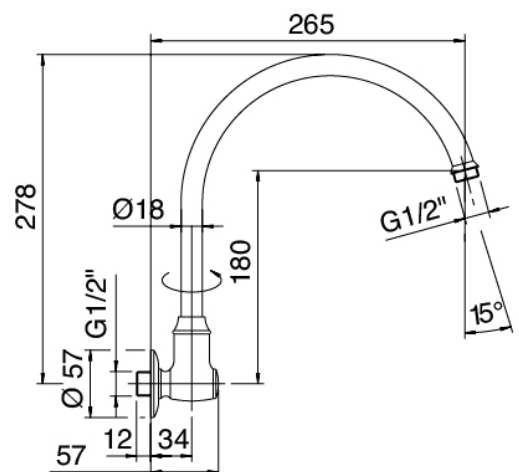

900 - Shower arm with shower head and hand shower

Codice kit: 2900 SDI-050

Shower arm with shower head, hand shower and built-in mixer – 2 exits

Componenti

Wall-mounted arm

Cod: 2900BR01A00

Jointed showerhead

Stand alone hand shower

Cod: 30000413A00

Shower set

Single-lever mixer

Cod: 5102B401A00

Concealed shower mixer with diverter - external part

Concealed part

Cod: 2900A401A00

Concealed shower mixer with diverter - concealed part

Shower head

Cod: 2900SO08A00

Anti-limescale shower outlet D.125mm

Finiture disponibili:

finiture speciali su richiesta salvo quantitativi minimi di ordine garantiti