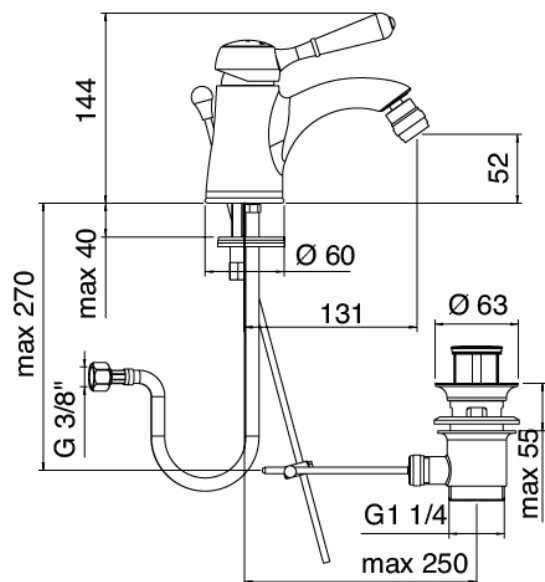

### 900 - Bidet mixer

Codice kit: 5102 MBX-030

Bidet mixer with plug

### Single-lever mixer

Cod: 51021201A00

Single lever bidet mixer