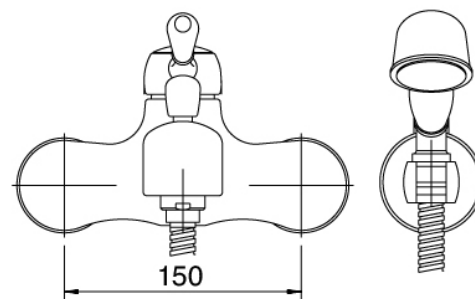

900 - Wall-mounted bathtub set

Codice kit: 5102 EVP-040

Wall-mounted bathtub set mixer – 2 exits

Componenti

Mixer set with spout

Cod: 51021400A00

Single lever bathtub mixer, complete

Finiture disponibili: