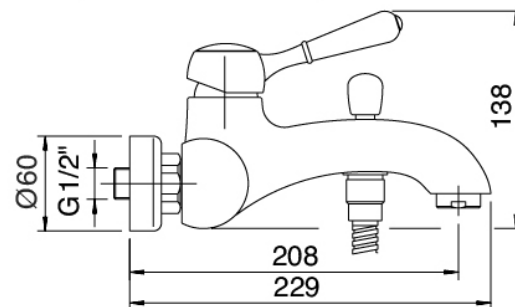

900 - Wall-mounted bathtub set

Codice kit: 5102 EVP-040

Wall-mounted bathtub set mixer – 2 exits

Componenti

Mixer set with spout

Cod: 51021400A00

Single lever bathtub mixer, complete

Finiture disponibili: