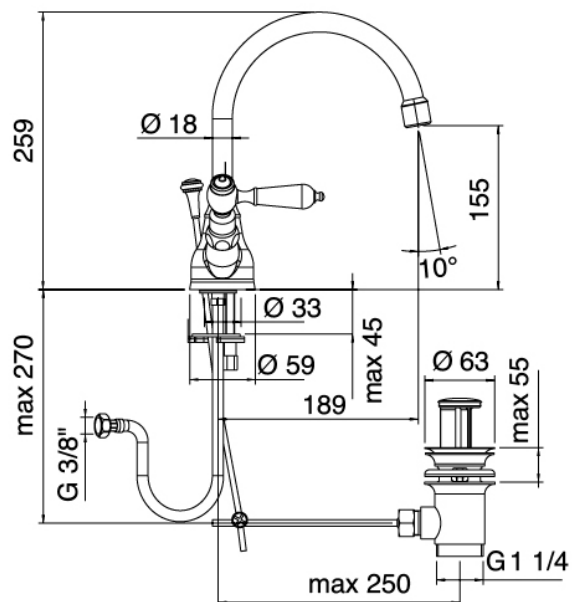

Classic - Traditional washbasin tap

Codice kit: 2003 RLX-040

Traditional single-hole washbasin with revolving spout with drain

Componenti

Single-hole mixer

Cod: 20033102A00

Washbasin set w/revolv. spout

Finiture disponibili: