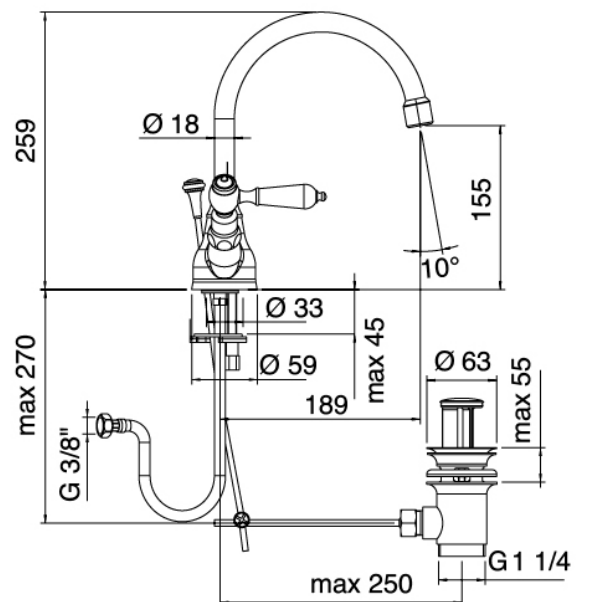

### Classic - Traditional washbasin tap

Codice kit: 2003 RLX-040

Traditional single-hole washbasin with revolving spout with drain

### Single-hole mixer

Cod: 20033102A00

Washbasin set w/revolv. spout